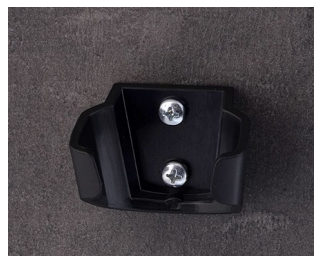

B2904210
Set of battery clips
Steel
nickel-plated

STYLE-CASE

Accessory "protection"

A9199005
Strain relief
PA 6
volcano

B2902111
Sealing kit S
TPV 50A

B2903111
Sealing kit M
TPV 50A

B2904011
Sealing L
TPV 50A

B2904111
Sealing kit L
TPV 50A

C2353849
Flexible cable grommet Ø 5,3
black

Accessory "wall/holder"

B2902031
Adhesive foil S

B2902037
Holder S
ASA (UL 94 HB)
traffic white RAL 9016

B2902039
Holder S
ASA (UL 94 HB)
black RAL 9005