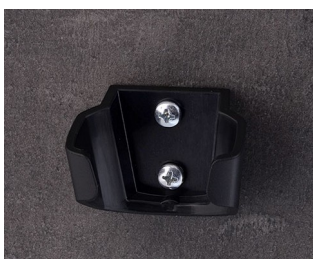

B2804027
STYLE-CASE L
ASA (UL 94 HB)
traffic white RAL 9016
166x64x31mm
IP 65 opt., IP 40

B2902037
Holder S
ASA (UL 94 HB)
traffic white RAL 9016

B2902039
Holder S
ASA (UL 94 HB)
black RAL 9005

B2903037
Holder M
ASA (UL 94 HB)
traffic white RAL 9016