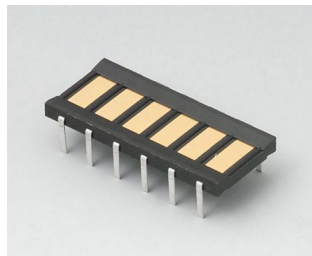

Accessory "carrying"

A9100002
Ring eyelet
PA 6
volcano

Accessory

A9178007
Contacts, male
gold-plated

A9178008
Contacts, female
gold-plated

Subject to technical modification without notice. © by OKW Gehäusesysteme, Buchen/Germany.