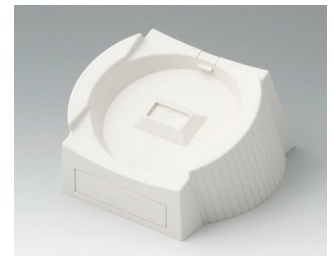

A9177137
Station S
ABS (UL 94 HB)
off-white RAL 9002

A9177139
Station S
ABS (UL 94 HB)
black RAL 9005

A9178007
Contacts, male
gold-plated

A9178118
Battery compartment holder
PC
volcano

A9178128
Battery compartment, M/L, 4 x
AA
PC
volcano