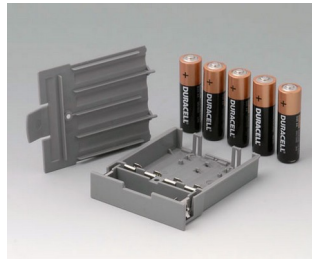

A9176158
Battery compartment XS, 3 x AA
ABS (UL 94 HB)
off-white RAL 9002

A9177310
Battery compartment, 1 x 9 V
ABS (UL 94 HB)

A9178118
Battery compartment holder
PC
volcano

DATEC-CONTROL

A9178128
Battery compartment, M/L, 4 x
AA
PC
volcano

A9178158
Battery compartment, M/L, 5 x
AA
PC
volcano

A9178178
End plate for electronic area,
Vers. I
PC
volcano

A9178188
End plate for electronic area,
Vers. II
PC
volcano

A9178198
End plate for electronic area,
Vers. III
PC
volcano