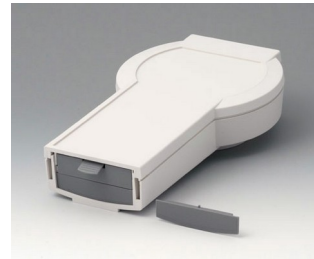

A9178178
End plate for electronic area,
Vers. I
PC
volcano