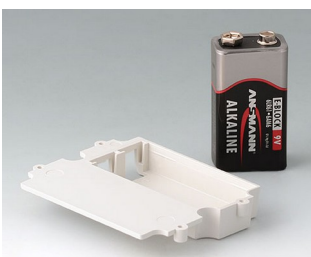

A9174003
Battery compartment, 1 x 9 V
ABS (UL 94 HB)
off-white RAL 9002