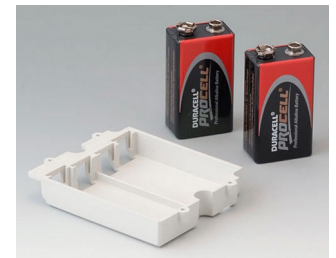

A9161002
Set of battery clips, 2 x 9 V or 4 x AA
Steel
tin-plated

A9173010
9 V contact kit, 1 x 9 V
ABS (UL 94 HB)

A9174002
Battery compartment, 2 x 9 V
ABS (UL 94 HB)
off-white RAL 9002

A9174003
Battery compartment, 1 x 9 V
ABS (UL 94 HB)
off-white RAL 9002