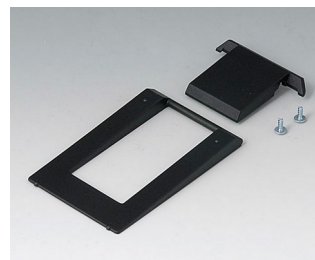

A9250909
Tilt foot bar
ABS (UL 94 HB)
black RAL 9005

Subject to technical modification without notice. © by OKW Gehäusesysteme, Buchen/Germany.