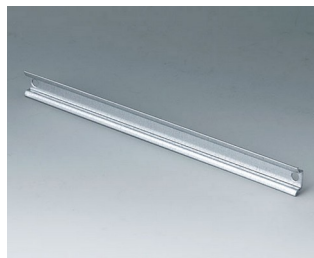

144x15x5,5mm

C7114056
Mounting plate

131x113x2,5mm

C7115056
Mounting plate

171x113x2,5mm

C7115077
Standard DIN rail, Type TH 35
Steel

184x35x7,5mm

C7115087
Standard DIN rail, Type TH 15
Steel