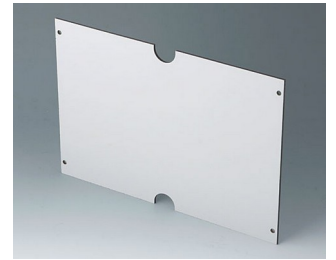

C7117056
Mounting plate
220,5x152,5x2,5mm