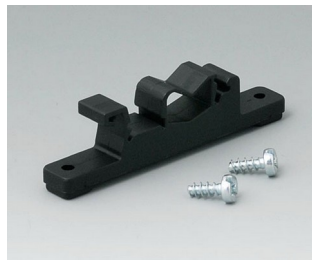

## Accessory "wall/holder"

**B1300017**  
Fastening element for DIN-Rails  
PA 6  
off-white RAL 9002

**B1300019**  
Fastening element for DIN-Rails  
PA 6  
black RAL 9005

**B1340028**  
Wall suspension element for  
Toptec 102  
PC+ABS (UL 94 V-0)  
pebble grey RAL 7032