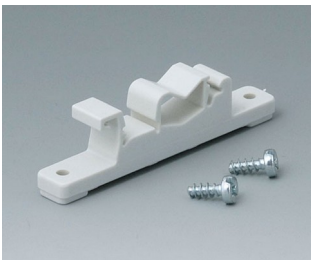

Accessory "wall/holder"

B1300017
Fastening element for DIN-Rails
PA 6
off-white RAL 9002