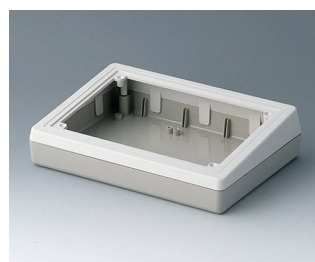

A9086265
DESK CASE 190 F
ABS (UL 94 HB)
pebble grey RAL 7032
190x138x47mm