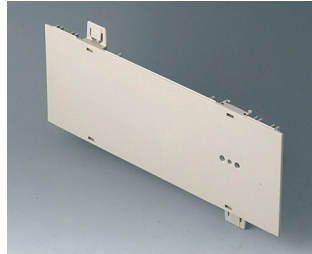

A0121280
Side panel 2 HE, for handle
mounting
ABS (UL 94 HB)
pebble grey RAL 7032
250x88,9mm