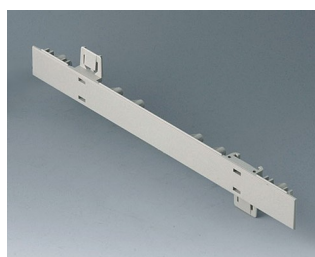

A0105270
Side panel 0.5 HE
ABS (UL 94 HB)
off-white RAL 9002
250x22,25mm

A0105280
Side panel 0.5 HE
ABS (UL 94 HB)
pebble grey RAL 7032
250x22,25mm

A0106270
Side panel 0.5 HE, for handle
mounting
ABS (UL 94 HB)
off-white RAL 9002
250x22,25mm