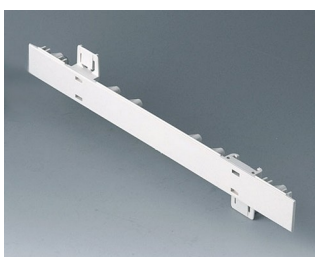

A0105270
Side panel 0.5 HE
ABS (UL 94 HB)
off-white RAL 9002
250x22,25mm

A0105280
Side panel 0.5 HE
ABS (UL 94 HB)
pebble grey RAL 7032
250x22,25mm

A0106270
Side panel 0.5 HE, for handle
mounting
ABS (UL 94 HB)
off-white RAL 9002
250x22,25mm