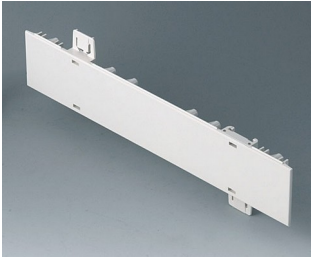

EUROPA CASE

A0110270
Side panel 1 HE
ABS (UL 94 HB)
off-white RAL 9002
250x44,45mm