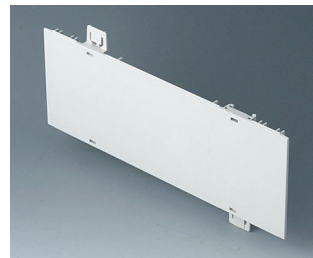

A0120270
Side panel 2 HE
ABS (UL 94 HB)
off-white RAL 9002
250x88,9mm