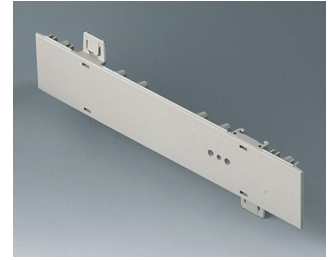

EUROPA CASE

A0110270
Side panel 1 HE
ABS (UL 94 HB)
off-white RAL 9002
250x44,45mm

A0110280
Side panel 1 HE
ABS (UL 94 HB)
pebble grey RAL 7032
250x44,45mm

A0111270
Side panel 1 HE, for handle
mounting
ABS (UL 94 HB)
off-white RAL 9002
250x44,45mm