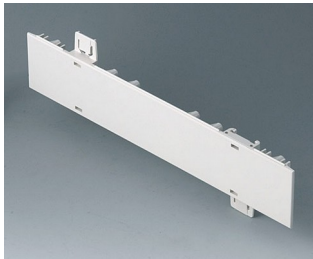

A0105270
Side panel 0.5 HE
ABS (UL 94 HB)
off-white RAL 9002
250x22,25mm

A0105280
Side panel 0.5 HE
ABS (UL 94 HB)
pebble grey RAL 7032
250x22,25mm

A0106270
Side panel 0.5 HE, for handle
mounting
ABS (UL 94 HB)
off-white RAL 9002
250x22,25mm

A0106280
Side panel 0.5 HE, for handle
mounting
ABS (UL 94 HB)
pebble grey RAL 7032
250x22,25mm

EUROPA CASE

A0110270
Side panel 1 HE
ABS (UL 94 HB)
off-white RAL 9002
250x44,45mm

A0110280
Side panel 1 HE
ABS (UL 94 HB)
pebble grey RAL 7032
250x44,45mm