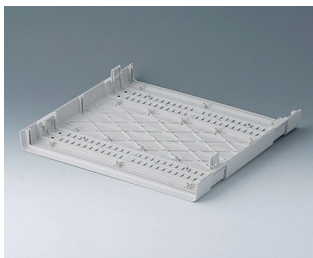

A0114170
Shell 42 TE
ABS (UL 94 HB)
off-white RAL 9002
260x250x27mm