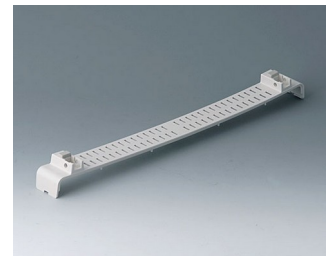

A0146370
Snap-in panel, with slots, with
feet
ABS (UL 94 HB)
off-white RAL 9002