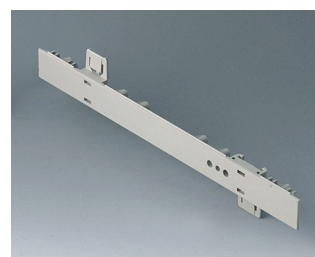

A0105270
Side panel 0.5 HE
ABS (UL 94 HB)
off-white RAL 9002
250x22,25mm

A0105280
Side panel 0.5 HE
ABS (UL 94 HB)
pebble grey RAL 7032
250x22,25mm

A0106270
Side panel 0.5 HE, for handle
mounting
ABS (UL 94 HB)
off-white RAL 9002
250x22,25mm