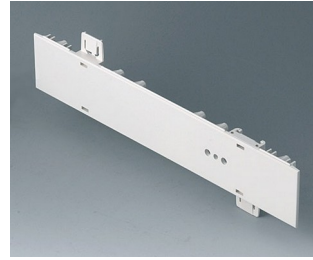

A0111270
Side panel 1 HE, for handle
mounting
ABS (UL 94 HB)
off-white RAL 9002
250x44,45mm