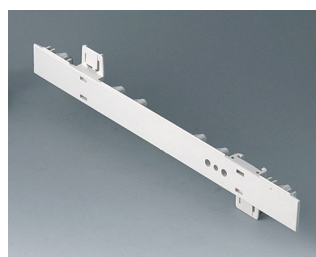

A0105270
Side panel 0.5 HE
ABS (UL 94 HB)
off-white RAL 9002
250x22,25mm

A0105280
Side panel 0.5 HE
ABS (UL 94 HB)
pebble grey RAL 7032
250x22,25mm

A0106270
Side panel 0.5 HE, for handle
mounting
ABS (UL 94 HB)
off-white RAL 9002
250x22,25mm