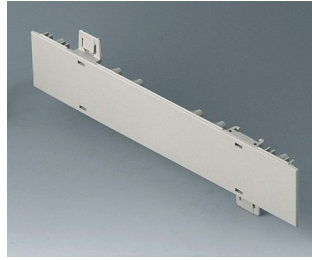

A0110280
Side panel 1 HE
ABS (UL 94 HB)
pebble grey RAL 7032
250x44,45mm