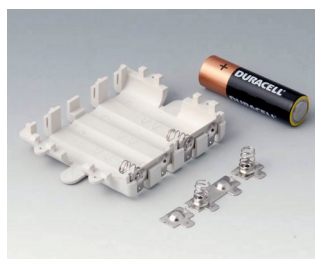

A9345217
Set of battery compartment, 4 x
AA
ABS (UL 94 HB)
off-white RAL 9002