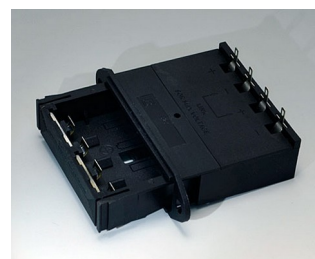

A9302540
Battery holder, 4 x AA
PA
black RAL 9005