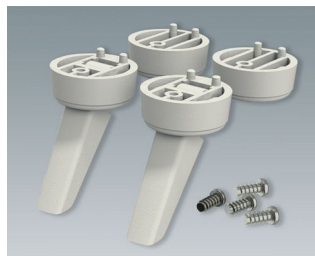

A9257507
Case feet, Vers. II
ABS (UL 94 HB)
off-white RAL 9002
ø30x12mm