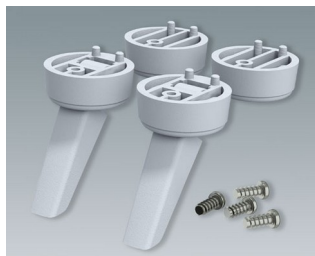

A9257505
Case feet, Vers. II
ABS (UL 94 HB)
light grey RAL 7035
ø30x12mm