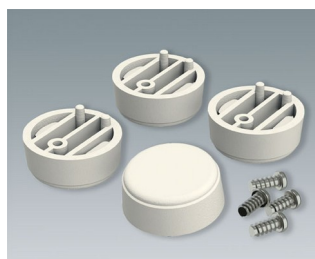

A9257407
Case feet, Vers. I
ABS (UL 94 HB)
off-white RAL 9002
ø30x12mm