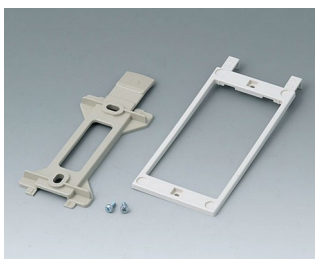

B1360048
Wall suspension elements
ABS (UL 94 HB)
pebble grey RAL 7032