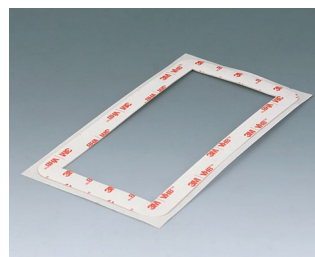

C6506013
Glass panel E155
Glass
clear
149,75x78,75x1,6mm

SMART-PANEL

Accessory "protection"

C6502011
Hardboard protection plate S84
65x67x1mm

C6502012
Adhesive foil S84

C6502013
Glass panel S84
Glass
clear
78,75x78,75x1,6mm

C6506011
Hardboard plate E155
136x67x1mm

C6506012
Adhesive foil E155

C6506013
Glass panel E155
Glass
clear
149,75x78,75x1,6mm

Accessory "screws"

A0325060
Self-tapping screw 2.5 x 6 mm
(T8)
Stainless steel

Accessory

A9210180
Anti-slide feet 10,1 x 1.8 mm
transparent

C6502010
Opening tool set
ASA+PC (UL 94 V-0)
traffic white RAL 9016

C6502012
Adhesive foil S84

C6506012
Adhesive foil E155

SMART-PANEL

Subject to technical modification without notice. © by OKW Gehäusesysteme, Buchen/Germany.