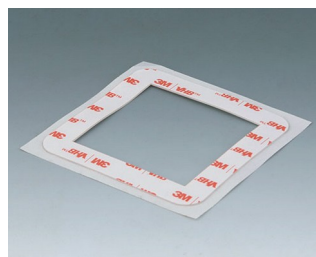

C6506013
Glass panel E155
Glass
clear
149,75x78,75x1,6mm

SMART-PANEL

Accessory "protection"

C6502011
Hardboard protection plate S84
65x67x1mm

C6502012
Adhesive foil S84

C6502013
Glass panel S84
Glass
clear
78,75x78,75x1,6mm

C6506011
Hardboard plate E155
136x67x1mm

C6506012
Adhesive foil E155

C6506013
Glass panel E155
Glass
clear
149,75x78,75x1,6mm

Accessory "screws"

A0325060
Self-tapping screw 2.5 x 6 mm
(T8)
Stainless steel

Accessory

A9210180
Anti-slide feet 10,1 x 1.8 mm
transparent

C6502010
Opening tool set
ASA+PC (UL 94 V-0)
traffic white RAL 9016

C6502012
Adhesive foil S84

C6506012
Adhesive foil E155

SMART-PANEL

Subject to technical modification without notice. © by OKW Gehäusesysteme, Buchen/Germany.