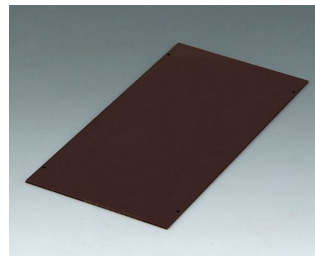

C6506013
Glass panel E155
Glass
clear
149,75x78,75x1,6mm

SMART-PANEL

Accessory "protection"

C6502011
Hardboard protection plate S84
65x67x1mm

C6502012
Adhesive foil S84

C6502013
Glass panel S84
Glass
clear
78,75x78,75x1,6mm

C6506011
Hardboard plate E155
136x67x1mm

C6506012
Adhesive foil E155

C6506013
Glass panel E155
Glass
clear
149,75x78,75x1,6mm

Accessory "screws"

A0325060
Self-tapping screw 2.5 x 6 mm
(T8)
Stainless steel