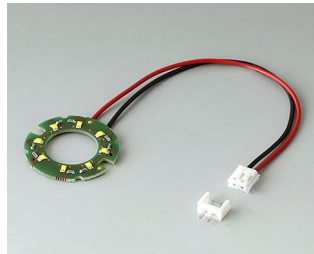

B8641009
 Cover 41
 PA 6
 nero

B8641108
 Cover 41, with finger recess
 PA 6
 volcano

B8641109
 Cover 41, with finger recess
 PA 6
 nero

Accessory "illumination"

B7546001
 LED illumination kit, 8 LEDs
 (RGB backlight)