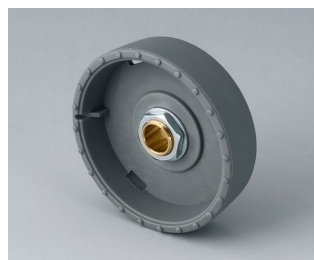

B8033638
STAR-KNOBS 33
PA 6
volcano
33x14mm 1/4"

B8033639
STAR-KNOBS 33
PA 6
nero
33x14mm 1/4"

B8041068
STAR-KNOBS 41
PA 6
volcano
41x14mm 6mm

B8041069
STAR-KNOBS 41
PA 6
nero
41x14mm 6mm

B8133068
STAR-KNOBS 33, with knurls
PA 6
volcano
33x14mm 6mm

B8133069
STAR-KNOBS 33, with knurls
PA 6
nero
33x14mm 6mm

STAR-KNOBS

B8133638
STAR-KNOBS 33, with knurls
PA 6
volcano
33x14mm 1/4"

B8133639
STAR-KNOBS 33, with knurls
PA 6
nero
33x14mm 1/4"

B8141068
STAR-KNOBS 41, with knurls
PA 6
volcano
41x14mm 6mm