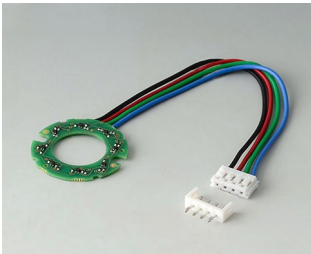

B8641009
 Cover 41
 PA 6
 nero

B8641108
 Cover 41, with finger recess
 PA 6
 volcano

B8641109
 Cover 41, with finger recess
 PA 6
 nero

Accessory "illumination"

B7546001
 LED illumination kit, 8 LEDs
 (RGB backlight)