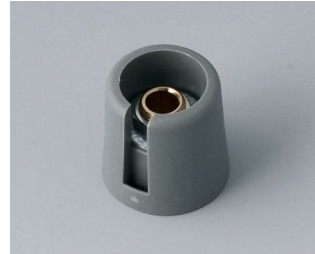

A3016048
COM-KNOBS 16, with recess
PA 6
volcano
16x16mm 4mm

A3016049
COM-KNOBS 16, with recess
PA 6
nero
16x16mm 4mm

A3016068
COM-KNOBS 16, with recess
PA 6
volcano
16x16mm 6mm

A3016069
COM-KNOBS 16, with recess
PA 6
nero
16x16mm 6mm