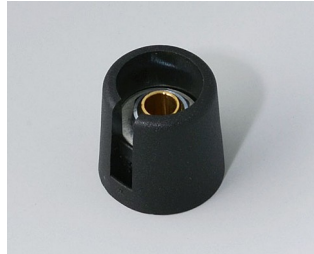

A3016048
COM-KNOBS 16, with recess
PA 6
volcano
16x16mm 4mm

A3016049
COM-KNOBS 16, with recess
PA 6
nero
16x16mm 4mm

A3016068
COM-KNOBS 16, with recess
PA 6
volcano
16x16mm 6mm

A3016069
COM-KNOBS 16, with recess
PA 6
nero
16x16mm 6mm