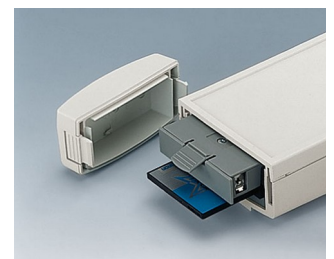

## Handheld enclosures for large graphics displays

These ergonomic plastic enclosures have a large head section for installing bigger display modules with graphics capability.

- installation of standard size LCDs and graphics display modules
- narrow holding area for user comfort
- high protection class: IP 65 (XS, S) or IP 54 (M, L) when using the sealing kits and display windows (accessories)
- four sizes each in two colours
- **DATEC-CONTROL XS**  
with/without screw-in battery cradles, 2 x AA, 3 x AA / 1 x 9 V cells; battery lid optionally with latch and/or fixed by screws; station for ergonomically inclined desk case applications
- **DATEC-CONTROL S**  
with/without screw-in battery cradles, 4 x AA / 1 x 9 V cells; battery lid optionally with latch and/or fixed by screws; station for ergonomically inclined desk case applications
- **DATEC-CONTROL M, L**  
with/without plug-in battery packs, up to 5 x AA cells; with mounting for PCMCIA holders; separate desk and wall stations for battery charging and/or data downloading
- easy transmission of data and charging current, station and contacts as accessories
- wall suspension element for secure storage of the enclosure (accessory)
- protectors absorb impacts and protect surfaces, sizes M and L additional with shoulder strap
- recessed operating area for protecting the membrane keypad
- internal fastening pillars for PCBs