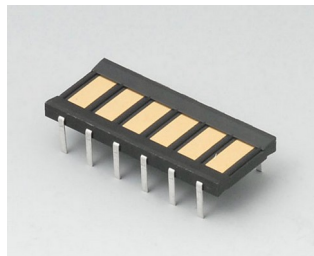

A9178008
Contacts, female
gold-plated

Subject to technical modification without notice. © by OKW Gehäusesysteme, Buchen/Germany.