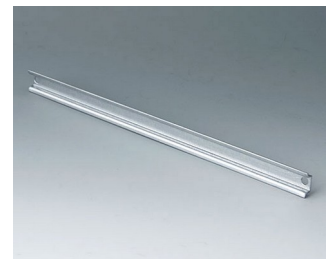

C7116087
Standard DIN rail, Type TH 15
Steel

168x15x5.5mm

C7117056
Mounting plate

220.5x152.5x2.5mm

C7117077
Standard DIN rail, Type TH 35
Steel

220x35x7.5mm

C7117087
Standard DIN rail, Type TH 15
Steel

220x15x5.5mm