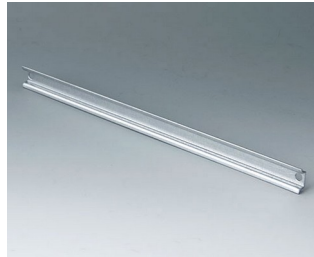

C7117087
Standard DIN rail, Type TH 15
Steel
220x15x5.5mm