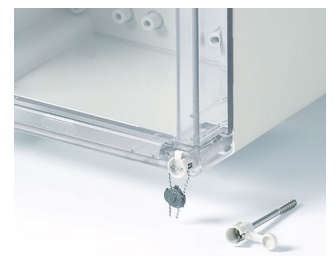

IN-BOX

Tough industrial plastic enclosures

As enclosures for terminal installations, as well as for electronics equipment, the IN-BOX series offers versatile options for electrical and electronics engineers.

- nine base enclosures with high gloss surfaces and different heights
- two standard materials: ABS (UL 94 HB) or PC (V-2);
the complete enclosures in PC comply with fire safety standard UL 94 5V (better than V-0), although the material only has the classification V-2
- RF permeable enclosure materials
- high protection classes IP 66/67; sealing gasket pre-foamed in the top
- high impact strength IK07 (ABS) and IK08 (PC)
- top parts in case colour or transparent
- efficient quarter-turn lid screws in stainless steel
- recessed operating area for protecting a membrane keypad or decorative foil/label
- direct wall mounting or exterior wall mounting with wall mounting brackets; if required an internal hinge kit can be supplied as an accessory
- optional security kit for use with lead tags
- DIN rails and mounting plates for individual installation and configurations
- internal screw pillars for PCBs, DIN rails and mounting plates