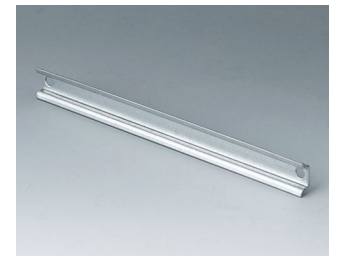

C7113087
Standard DIN rail, Type TH 15
Steel
144x15x5.5mm