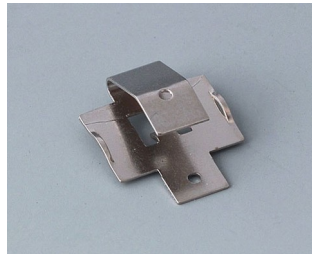

BATTERY COMPARTMENTS AND HOLDERS,

GEHÄUSE
SYSTEME

BUTTON CELL HOLDERS

Accessory "battery"

A9156002
Plug-in contact, 1 x 9 V (PP3)

A9161001
Set of battery clips, 4 x AA
Steel
tin-plated

A9193003
Battery-clips, double contact
Steel
tin-plated

A9193004
Battery-clips, single contact
Steel
tin-plated

A9193005
Battery clips, double contact
Steel
nickel-plated

A9193006
Battery-clips, single contact
Steel
nickel-plated

A9193008
Battery clips, double contact
CuBe
nickel-plated