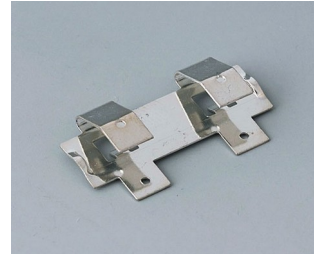

BATTERY COMPARTMENTS AND HOLDERS,

GEHÄUSE
SYSTEME

BUTTON CELL HOLDERS

Accessory "battery"

A9156002
Plug-in contact, 1 x 9 V (PP3)

A9161001
Set of battery clips, 4 x AA
Steel
tin-plated

A9193003
Battery-clips, double contact
Steel
tin-plated

A9193004
Battery-clips, single contact
Steel
tin-plated

A9193005
Battery clips, double contact
Steel
nickel-plated

A9193006
Battery-clips, single contact
Steel
nickel-plated

A9193008
Battery clips, double contact
CuBe
nickel-plated