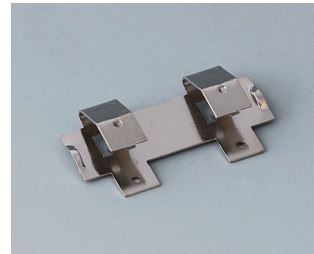

BATTERY COMPARTMENTS AND HOLDERS,

GEHÄUSE
SYSTEME

BUTTON CELL HOLDERS

Accessory "battery"

A9156002
Plug-in contact, 1 x 9 V (PP3)

A9161001
Set of battery clips, 4 x AA
Steel
tin-plated

A9193003
Battery-clips, double contact
Steel
tin-plated

A9193004
Battery-clips, single contact
Steel
tin-plated

A9193005
Battery clips, double contact
Steel
nickel-plated

A9193006
Battery-clips, single contact
Steel
nickel-plated

A9193008
Battery clips, double contact
CuBe
nickel-plated