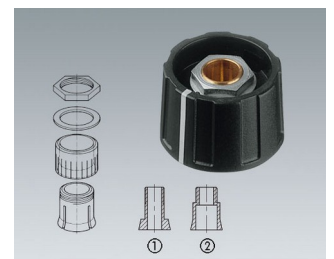

### Round Knobs

sizes  $\varnothing$  9, 10, 13.5, 16, 20, 23, 31, 40, 50 mm  
with boreholes 3, 4, 6, 8 mm, 1/8", 1/4" (depend from the size)

### Wing Knobs

sizes  $\varnothing$  13,5, 16 mm with borehole 6 mm

### Spindle-shaped Knobs

sizes  $\varnothing$  16, 23, 31, 40 mm with boreholes 3, 4, 6 mm (depend from the size)

### Collet Type

sizes 10 and 13: blind holes with screw fixing

sizes 16 and 20: brass collet with stepped counterbored hole, except for axes 4 mm

from size 23 up: brass collet with through holes