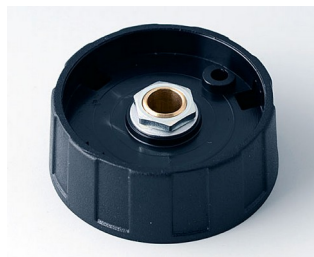

A2540060
ROUND KNOB 40, without line
ABS (UL 94 HB)
black RAL 9005
40x15mm 6mm