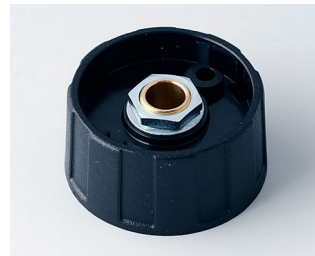

A2531060
ROUND KNOB 31, without line
ABS (UL 94 HB)
black RAL 9005
31x15mm 6mm