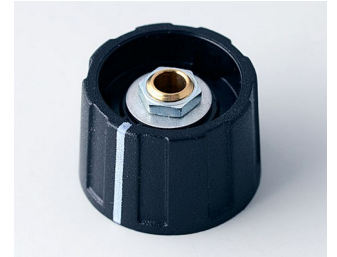

A2623040
ROUND KNOB 23, with line
ABS (UL 94 HB)
black RAL 9005
23x15mm 4mm