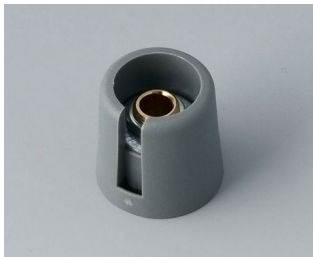

- modern and innovative control knobs
- cover with a matt chrome finish for a classy metallic look (sizes 23-40)
- reliable operation with the tried and tested collet fixing system
- convenient assembly from the front with tight fitting on the axis
- with/without slot for arrow marking elements
- clip-on covers with or without a finger recess for finer control and adjustment (sizes 40-50)
- also suitable for fitting accessory disks, dials, stator and nut covers
- the design is similar to our innovative TOP-KNOBS series; this guarantees you a uniform appearance when using the two knob technologies
- modern colour combinations

Machining

Lacquering

Printing

Laser marking

Installation / Assembly of accessories

COM-KNOBS

Select Versions

A3016048
COM-KNOBS 16, with recess
PA 6
volcano
16x16mm 4mm

A3016049
COM-KNOBS 16, with recess
PA 6
nero
16x16mm 4mm

A3016068
COM-KNOBS 16, with recess
PA 6
volcano
16x16mm 6mm

A3016069
COM-KNOBS 16, with recess
PA 6
nero
16x16mm 6mm

A3016638
COM-KNOBS 16, with recess
PA 6
volcano
16x16mm 1/4"