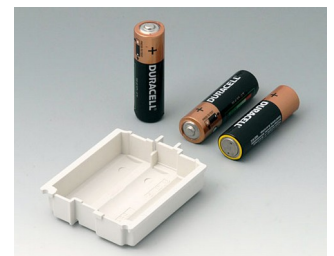

A9176128
Battery compartment XS, 2 x AA
or 1 x 9V
ABS (UL 94 HB)

A9176137
Station XS
ABS (UL 94 HB)
off-white RAL 9002

A9176139
Station XS
ABS (UL 94 HB)
black RAL 9005

A9176158
Battery compartment XS, 3 x AA
ABS (UL 94 HB)
off-white RAL 9002