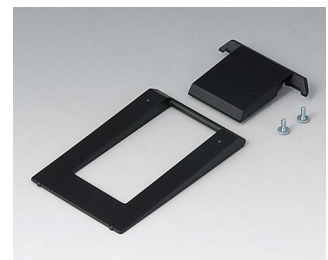

A9250909
Tilt foot bar
ABS (UL 94 HB)
black RAL 9005