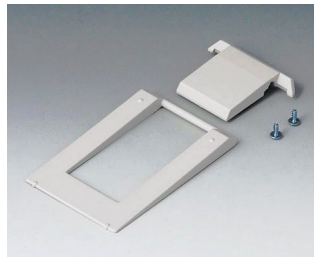

A9250907
Tilt foot bar
ABS (UL 94 HB)
off-white RAL 9002