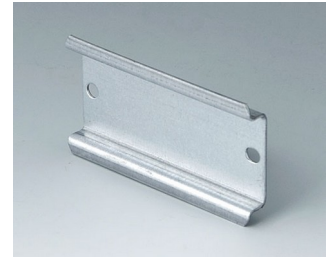

C7110077
Standard DIN rail, Type TH 35
Steel

66x35x7,5mm