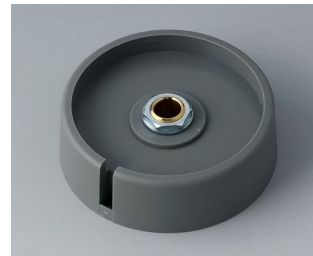

A3050068
COM-KNOBS 50, with recess
PA 6
volcano
50x16mm 6mm