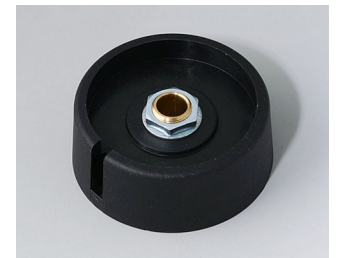

A3040069
COM-KNOBS 40, with recess
PA 6
nero
40x16mm 6mm