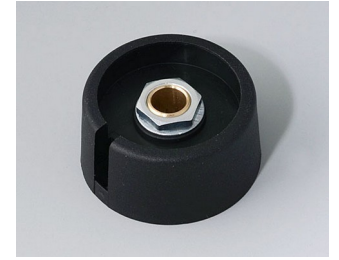

A3023049
COM-KNOBS 23, with recess
PA 6
nero
23x16mm 4mm

A3023068
COM-KNOBS 23, with recess
PA 6
volcano
23x16mm 6mm

A3023069
COM-KNOBS 23, with recess
PA 6
nero
23x16mm 6mm

COM-KNOBS

A3023638
COM-KNOBS 23, with recess
PA 6
volcano
23x16mm 1/4"

A3023639
COM-KNOBS 23, with recess
PA 6
nero
23x16mm 1/4"

A3031068
COM-KNOBS 31, with recess
PA 6
volcano
31x16mm 6mm

A3031069
COM-KNOBS 31, with recess
PA 6
nero
31x16mm 6mm

A3031638
COM-KNOBS 31, with recess
PA 6
volcano
31x16mm 1/4"