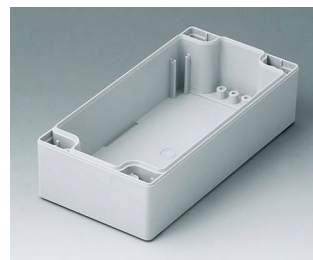

C1081601
Coquille 80, sans joint
ABS (UL 94 HB)
gris clair RAL 7035
160x80x40mm