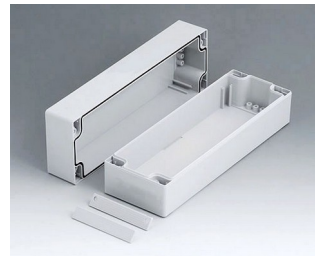

C2108241
ROBUST-BOX 80 LARGE, Vers. I
ABS (UL 94 HB)
gris clair RAL 7035
240x80x80mm
IP 66