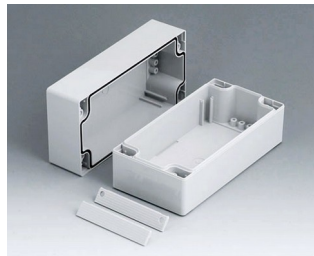

C2108162
ROBUST-BOX 80 LARGE, Vers. II
PC (UL 94 HB)
gris clair RAL 7035
160x80x80mm
IP 66