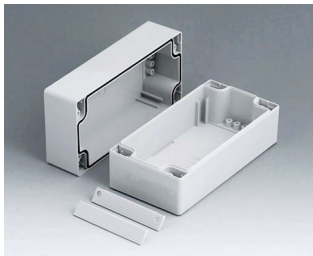

C2108161
ROBUST-BOX 80 LARGE, Vers. I
ABS (UL 94 HB)
gris clair RAL 7035
160x80x80mm
IP 66