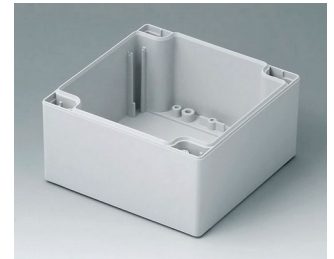

C2121201
Coquille 120, sans joint
ABS (UL 94 HB)
gris clair RAL 7035
120x120x60mm