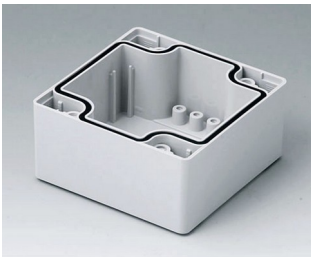

C2080801
Coquille 80, avec joint
ABS (UL 94 HB)
gris clair RAL 7035
80x80x40mm