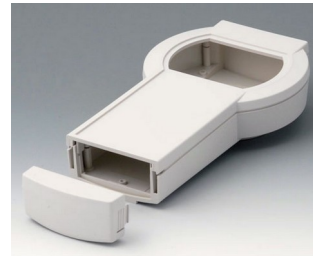

A9079207
DATEC-CONTROL L, Vers. II
ABS (UL 94 HB)
off-white RAL 9002
266x144x60mm
IP 54 opt.