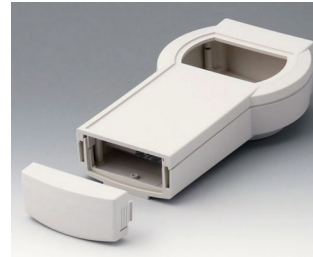

A9078207
DATEC-CONTROL M, Vers. II
ABS (UL 94 HB)
off-white RAL 9002
243x130x60mm
IP 54 opt.