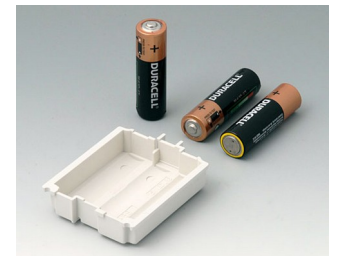

A9176128
Battery compartment XS, 2 x AA
or 1 x 9V
ABS (UL 94 HB)

A9176137
Station XS
ABS (UL 94 HB)
off-white RAL 9002

A9176139
Station XS
ABS (UL 94 HB)
black RAL 9005

A9176158
Battery compartment XS, 3 x AA
ABS (UL 94 HB)
off-white RAL 9002