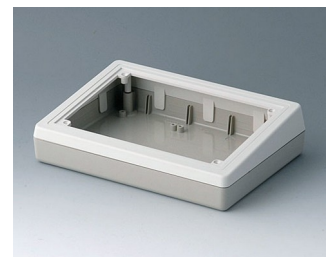

A9086265
DESK CASE 190 F
ABS (UL 94 HB)
pebble grey RAL 7032
190x138x47mm