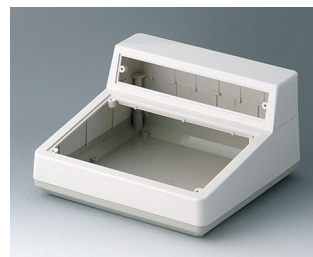

A9085165
COMBI DESK CASE H
ABS (UL 94 HB)
off-white RAL 9002
228x216x126mm