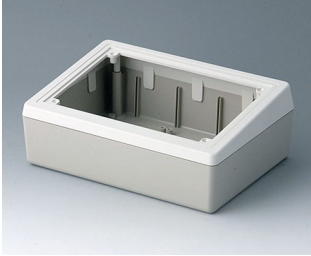

CONTENITORI PER APPLICAZIONI DESK

OKW

GEHÄUSE SYSTEME

A9086365
DESK CASE 190 H
ABS (UL 94 HB)
off-white RAL 9002
190x138x70mm