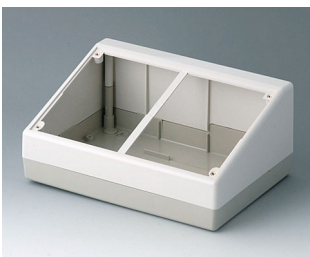

A9082065
DESK CASE 220
ABS (UL 94 HB)
off-white RAL 9002
220x156x100mm