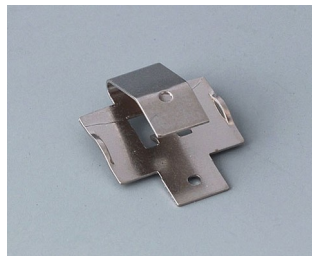

SUPPORTO BATTERIA, VANI BATTERIA,

SUPPORTI PILE A BOTTONO

Accessory "battery"

A9156002
Plug-in contact, 1 x 9 V (PP3)

A9161001
Set of battery clips, 4 x AA
Steel
tin-plated

A9193003
Battery-clips, double contact
Steel
tin-plated

A9193004
Battery-clips, single contact
Steel
tin-plated

A9193005
Battery clips, double contact
Steel
nickel-plated

A9193006
Battery-clips, single contact
Steel
nickel-plated

A9193008
Battery clips, double contact
CuBe
nickel-plated