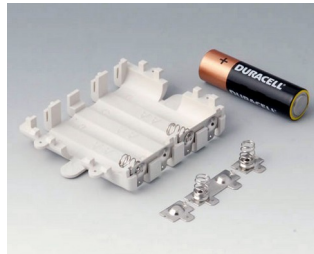

A9336119
Battery compartment kit, 3 x AA
ABS (UL 94 HB)
black RAL 9005
93x69mm
IP 54

A9338117
Battery compartment kit, 5 x AA
ABS (UL 94 HB)
off-white RAL 9002
93x98mm
IP 54

A9338118
Battery compartment kit, 5 x AA
ABS (UL 94 HB)
lava
93x98mm
IP 54

A9338119
Battery compartment kit, 5 x AA
ABS (UL 94 HB)
black RAL 9005
93x98mm
IP 54

A9338218
Battery compartment kit, 5 x AA
ASA+PC (UL 94 V-0)
lava
93x98mm
IP 54

A9345217
Set of battery compartment, 4 x AA
ABS (UL 94 HB)
off-white RAL 9002