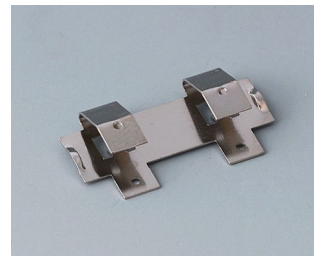

SUPPORTO BATTERIA, VANI BATTERIA,

SUPPORTI PILE A BOTTONO

Accessory "battery"

A9156002
Plug-in contact, 1 x 9 V (PP3)

A9161001
Set of battery clips, 4 x AA
Steel
tin-plated

A9193003
Battery-clips, double contact
Steel
tin-plated

A9193004
Battery-clips, single contact
Steel
tin-plated

A9193005
Battery clips, double contact
Steel
nickel-plated

A9193006
Battery-clips, single contact
Steel
nickel-plated

A9193008
Battery clips, double contact
CuBe
nickel-plated