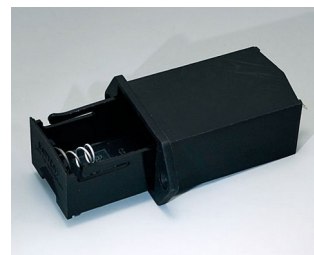

A9156003
Battery holder, 1 x 9 V (PP3)
Steel
nickel-plated

A9174004
Battery compartment, 4 x AA
ABS (UL 94 HB)
off-white RAL 9002

A9193037
Button cell holder, Ø 20 mm

A9193038
Button cell holder, Ø 23 mm

A9193039
Button cell holder, Ø 12 mm

A9193040
Button cell holder, Ø 16 mm

A9250250
Battery spacer
PE foam
50x25x4mm

A9250251
Battery spacer
PE foam
50x25x3mm

A9301330
Battery holder, 3 x AA
PA
black RAL 9005

A9302510
Battery holder, 1 x 9 V (PP3)
PA
black RAL 9005

A9302540
Battery holder, 4 x AA
PA
black RAL 9005

SUPPORTO BATTERIA, VANI BATTERIA,

SUPPORTI PILE A BOTTONO

A9303210
Battery holder, 1 x C
PA
black RAL 9005