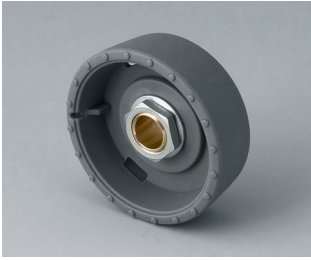

STAR-KNOBS

B8133638
STAR-KNOBS 33, with knurls
PA 6
volcano
33x14mm 1/4"