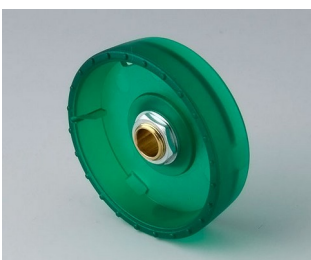

B8341065
STAR-KNOBS 41, with knurls
PC (UL 94 HB)
emerald
41x14mm 6mm