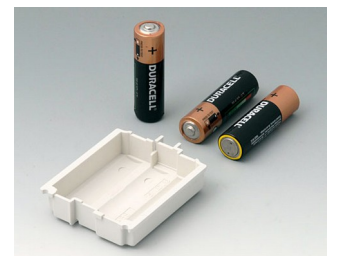

**A9176128**  
Battery compartment XS, 2 x AA  
or 1 x 9V  
ABS (UL 94 HB)

**A9176137**  
Station XS  
ABS (UL 94 HB)  
off-white RAL 9002

**A9176139**  
Station XS  
ABS (UL 94 HB)  
black RAL 9005

**A9176158**  
Battery compartment XS, 3 x AA  
ABS (UL 94 HB)  
off-white RAL 9002