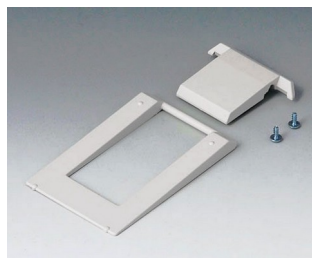

A9250907
Tilt foot bar
ABS (UL 94 HB)
off-white RAL 9002