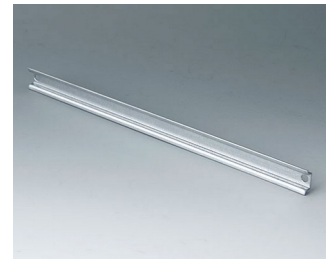

C7117087
Standard DIN rail, Type TH 15
Steel

220x15x5,5mm