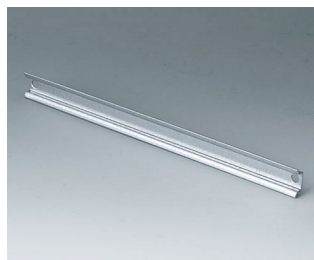

144x15x5,5mm

C7114056
 Mounting plate

131x113x2,5mm

C7115056
 Mounting plate

171x113x2,5mm

C7115077
 Standard DIN rail, Type TH 35
 Steel

184x35x7,5mm

C7115087
 Standard DIN rail, Type TH 15
 Steel