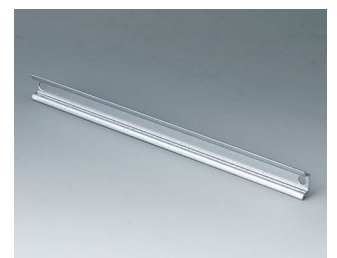

C7115087
Standard DIN rail, Type TH 15
Steel
184x15x5,5mm