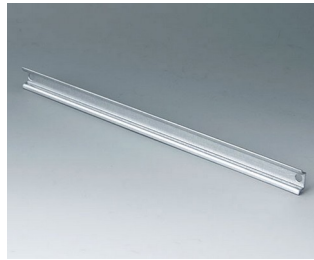

C7116077
Standard DIN rail, Type TH 35
Steel
168x35x7,5mm

C7116087
Standard DIN rail, Type TH 15
Steel
168x15x5,5mm

C7117056
Mounting plate
220,5x152,5x2,5mm

C7117077
Standard DIN rail, Type TH 35
Steel
220x35x7,5mm