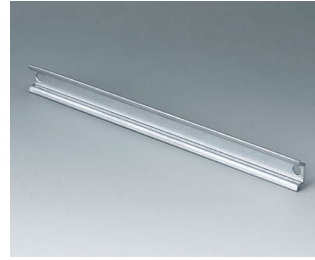

C7116087
Standard DIN rail, Type TH 15
Steel
168x15x5,5mm