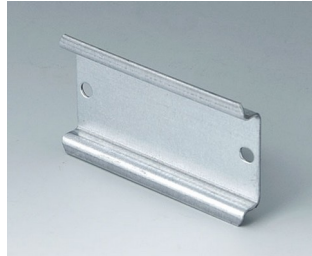

C7100167
Screw 3.9 x 9 mm

IN-BOX

Accessory

C7110056
Mounting plate
73x53x2,5mm

C7110077
Standard DIN rail, Type TH 35
Steel
66x35x7,5mm

C7110087
Standard DIN rail, Type TH 15
Steel
66x15x5,5mm

C7111056
Mounting plate
91x73x2,5mm