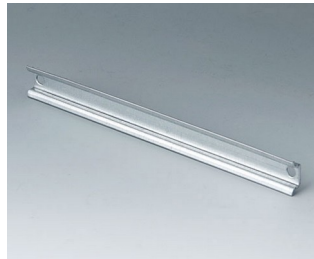

C7112087
Standard DIN rail, Type TH 15
Steel
108x15x5,5mm

C7113056
Mounting plate
131x73x2,5mm

IN-BOX

C7113077
 Standard DIN rail, Type TH 35
 Steel

144x35x7,5mm

C7113087
 Standard DIN rail, Type TH 15
 Steel