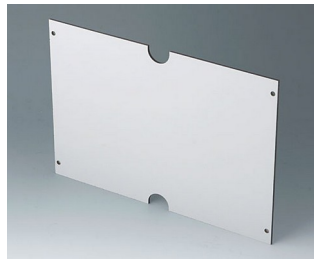

184x15x5,5mm

C7116056
 Mounting plate

171x143x2,5mm

C7116077
 Standard DIN rail, Type TH 35
 Steel

168x35x7,5mm

C7116087
 Standard DIN rail, Type TH 15
 Steel

168x15x5,5mm

C7117056
 Mounting plate