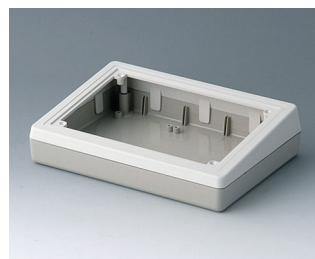

A9086265
DESK CASE 190 F
ABS (UL 94 HB)
pebble grey RAL 7032
190x138x47mm