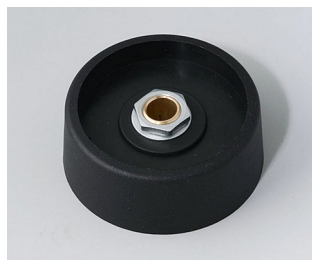

A3140069
COM-KNOBS 40, without recess
PA 6
nero
40x16mm 6mm