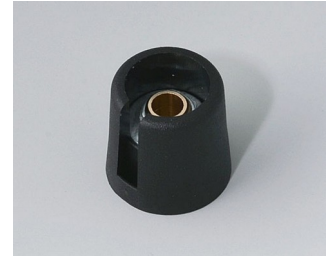

## Wersje

**A3016048**  
COM-KNOBS 16, with recess  
PA 6  
volcano  
16x16mm 4mm

**A3016049**  
COM-KNOBS 16, with recess  
PA 6  
nero  
16x16mm 4mm

**A3016068**  
COM-KNOBS 16, with recess  
PA 6  
volcano  
16x16mm 6mm