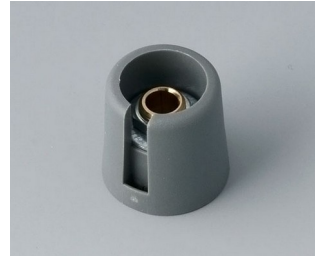

## Wersje

**A3016048**  
COM-KNOBS 16, with recess  
PA 6  
volcano  
16x16mm 4mm

**A3016049**  
COM-KNOBS 16, with recess  
PA 6  
nero  
16x16mm 4mm

**A3016068**  
COM-KNOBS 16, with recess  
PA 6  
volcano  
16x16mm 6mm