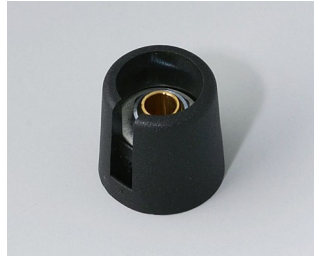

## Wersje

**A3016048**  
COM-KNOBS 16, with recess  
PA 6  
volcano  
16x16mm 4mm

**A3016049**  
COM-KNOBS 16, with recess  
PA 6  
nero  
16x16mm 4mm

**A3016068**  
COM-KNOBS 16, with recess  
PA 6  
volcano  
16x16mm 6mm