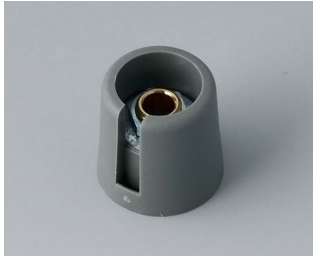

## Wersje

**A3016048**  
COM-KNOBS 16, with recess  
PA 6  
volcano  
16x16mm 4mm

**A3016049**  
COM-KNOBS 16, with recess  
PA 6  
nero  
16x16mm 4mm

**A3016068**  
COM-KNOBS 16, with recess  
PA 6  
volcano  
16x16mm 6mm