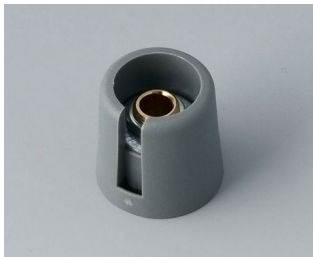

A3016638
COM-KNOBS 16, with recess
PA 6
volcano
16x16mm 1/4"