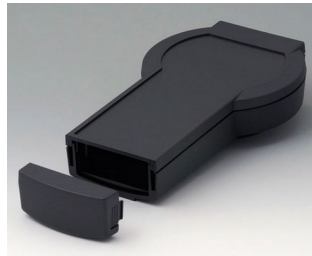

A9079109
DATEC-CONTROL L, Vers. I
ABS (UL 94 HB)
black RAL 9005
266x144x60mm
IP 54 opt.