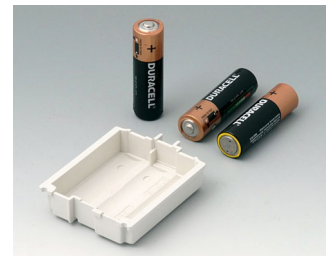

A9176128
Battery compartment XS, 2 x AA
or 1 x 9V
ABS (UL 94 HB)

A9176137
Station XS
ABS (UL 94 HB)
off-white RAL 9002

A9176139
Station XS
ABS (UL 94 HB)
black RAL 9005

A9176158
Battery compartment XS, 3 x AA
ABS (UL 94 HB)
off-white RAL 9002