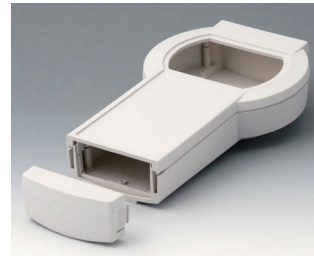

A9079207
DATEC-CONTROL L, Vers. II
ABS (UL 94 HB)
off-white RAL 9002
266x144x60mm
IP 54 opt.