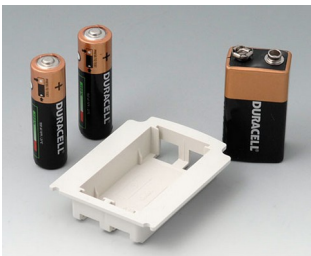

A9176128
Battery compartment XS, 2 x AA
or 1 x 9V
ABS (UL 94 HB)