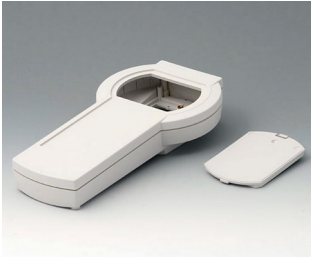

DATEC-CONTROL

A9077207
DATEC-CONTROL S, Vers. II
ABS (UL 94 HB)
off-white RAL 9002
228x117x47mm
IP 65 opt.