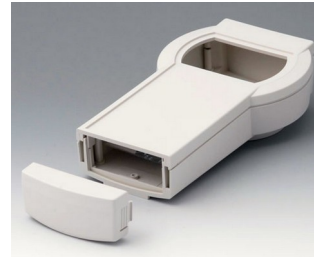

A9078207
DATEC-CONTROL M, Vers. II
ABS (UL 94 HB)
off-white RAL 9002
243x130x60mm
IP 54 opt.