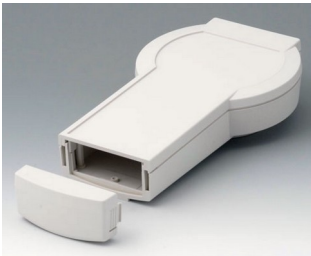

A9079107
DATEC-CONTROL L, Vers. I
ABS (UL 94 HB)
off-white RAL 9002
266x144x60mm
IP 54 opt.