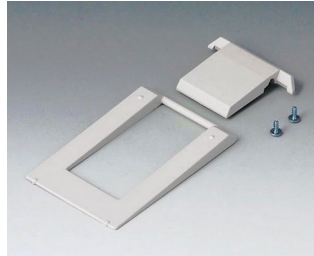

A9250907
Tilt foot bar
ABS (UL 94 HB)
off-white RAL 9002