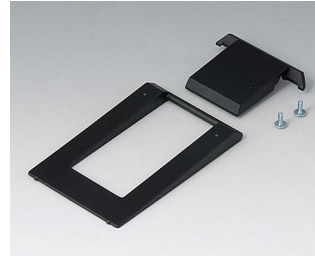

A0308132
Self-tapping screw 3 x 8 mm
(T10)
Stainless steel

DATEC-MOBIL-BOX

Accessory

A9207150
Anti-slide feet 6.5 x 2 mm
transparent

A9250907
Tilt foot bar
ABS (UL 94 HB)
off-white RAL 9002

A9250909
Tilt foot bar
ABS (UL 94 HB)
black RAL 9005