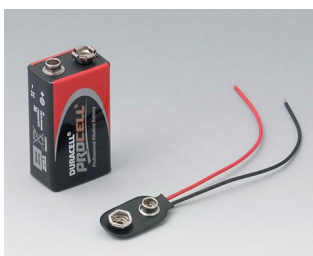

Accessory "battery"

A9160003
Plug-in contact, 1 x 9 V (PP3)

A9190002
Set of battery clips,
2xN/2xAA/2xAAA
Steel
tin-plated

A9190003
Set of battery clips,
2xN/2xAA/2xAAA
Steel
nickel-plated

A9250251
Battery spacer
PE foam
50x25x3mm