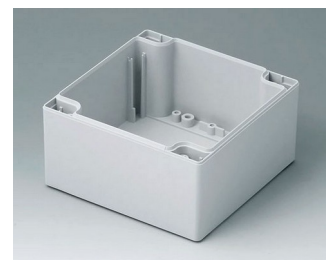

C2121202
Case shell 120, with tongue
PC (UL 94 HB)
light grey RAL 7035
120x120x60mm