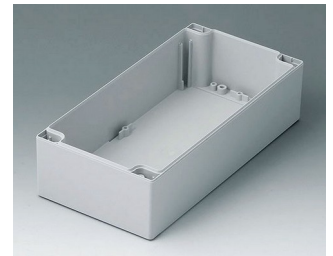

C2122401
Case shell 120, with tongue
ABS (UL 94 HB)
light grey RAL 7035
240x120x60mm