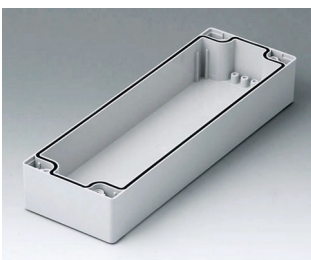

C2082401
Case shell 80, with groove
ABS (UL 94 HB)
light grey RAL 7035
240x80x40mm