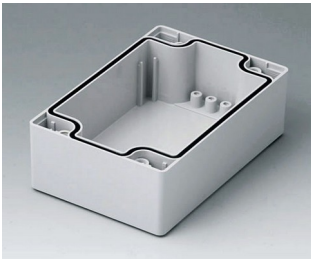

ROBUST-BOX

C2081201
Case shell 80, with groove
ABS (UL 94 HB)
light grey RAL 7035
120x80x40mm