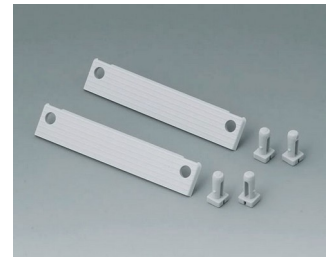

C2299048
Security kit width 80
PA 6 (UL 94 HB)
light grey RAL 7035