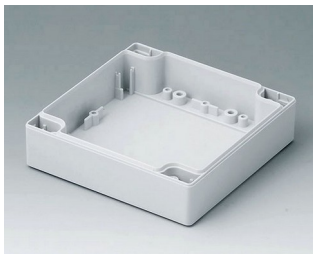

C0121201
Case shell 120, with tongue
ABS (UL 94 HB)
light grey RAL 7035
120x120x30mm