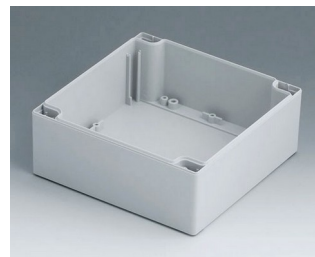

C2161601
Case shell 160, with tongue
ABS (UL 94 HB)
light grey RAL 7035
160x160x60mm