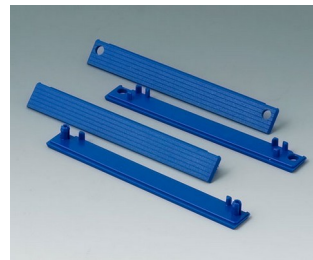

C2203127
Cover strips 120
PC (UL 94 HB)
blue RAL 5017