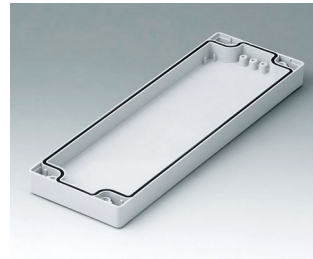

C0081202
Case shell 80, with groove
PC (UL 94 HB)
light grey RAL 7035
120x80x20mm

ROBUST-BOX

C0081601
Case shell 80, with groove
ABS (UL 94 HB)
light grey RAL 7035
160x80x20mm

C0081602
Case shell 80, with groove
PC (UL 94 HB)
light grey RAL 7035
160x80x20mm