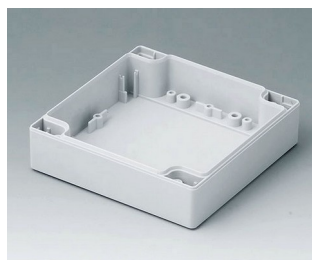

C0121202
Case shell 120, with tongue
PC (UL 94 HB)
light grey RAL 7035
120x120x30mm