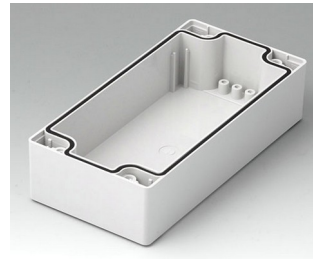

C2081601
Case shell 80, with groove
ABS (UL 94 HB)
light grey RAL 7035
160x80x40mm