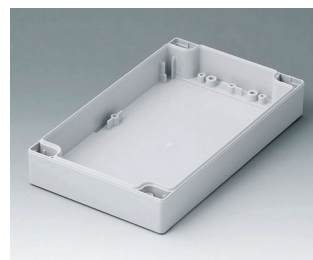

C0122001
Case shell 120, with tongue
ABS (UL 94 HB)
light grey RAL 7035
200x120x30mm