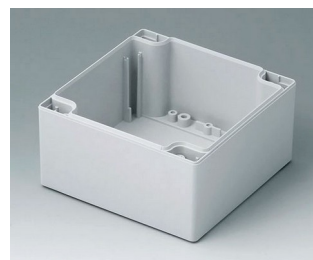

C2121201
Case shell 120, with tongue
ABS (UL 94 HB)
light grey RAL 7035
120x120x60mm