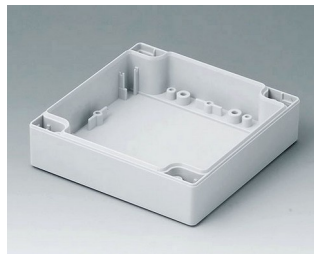

C0121202
Case shell 120, with tongue
PC (UL 94 HB)
light grey RAL 7035
120x120x30mm