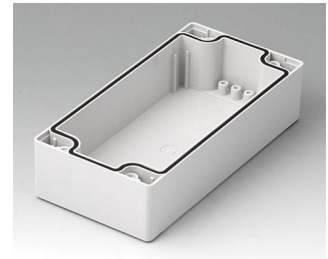

C2081602
Case shell 80, with groove
PC (UL 94 HB)
light grey RAL 7035
160x80x40mm