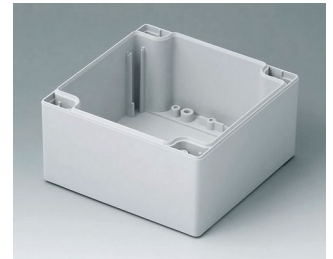

C2121201
Case shell 120, with tongue
ABS (UL 94 HB)
light grey RAL 7035
120x120x60mm