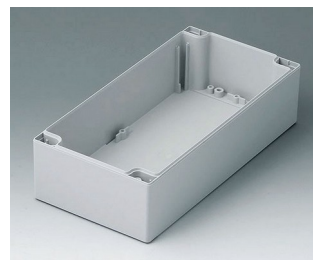

C2122401
Case shell 120, with tongue
ABS (UL 94 HB)
light grey RAL 7035
240x120x60mm