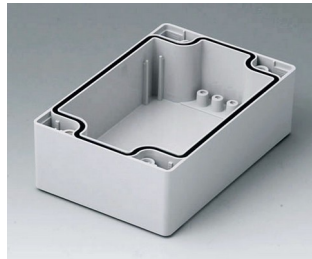

C2080801
Case shell 80, with groove
ABS (UL 94 HB)
light grey RAL 7035
80x80x40mm

C2080802
Case shell 80, with groove
PC (UL 94 HB)
light grey RAL 7035
80x80x40mm

ROBUST-BOX

C2081201
Case shell 80, with groove
ABS (UL 94 HB)
light grey RAL 7035
120x80x40mm