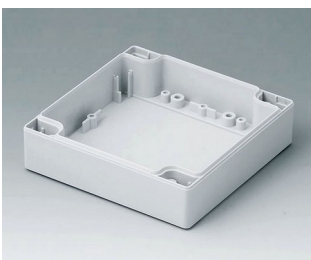

C0121201
Case shell 120, with tongue
ABS (UL 94 HB)
light grey RAL 7035
120x120x30mm