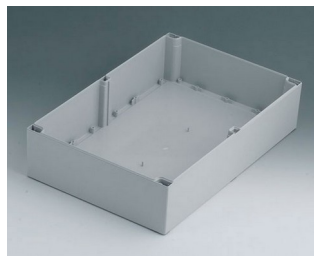

C3162401
Case shell 160, with groove
ABS (UL 94 HB)
light grey RAL 7035
240x160x60mm

C3162402
Case shell 160, with groove
PC (UL 94 HB)
light grey RAL 7035
240x160x60mm

C4203001
Case shell 200, with tongue
ABS (UL 94 HB)
light grey RAL 7035
300x200x80mm