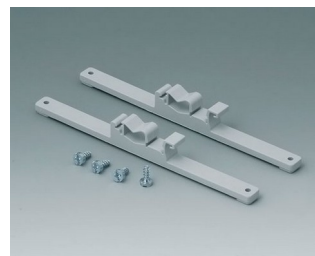

C2204168
Fastening elements to DIN-Rails
PA 6
light grey RAL 7035