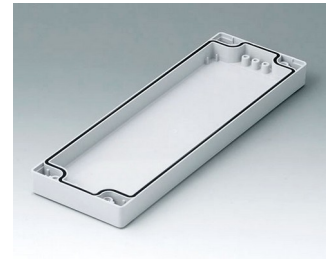

C0082402
Case shell 80, with groove
PC (UL 94 HB)
light grey RAL 7035
240x80x20mm