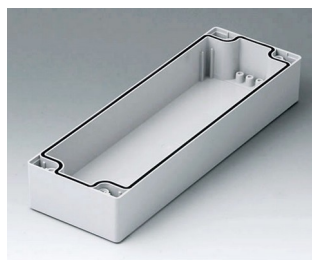

C2082402
Case shell 80, with groove
PC (UL 94 HB)
light grey RAL 7035
240x80x40mm