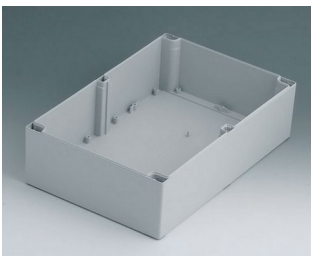

C3162401
Case shell 160, with groove
ABS (UL 94 HB)
light grey RAL 7035
240x160x60mm

C3162402
Case shell 160, with groove
PC (UL 94 HB)
light grey RAL 7035
240x160x60mm

C4203001
Case shell 200, with tongue
ABS (UL 94 HB)
light grey RAL 7035
300x200x80mm