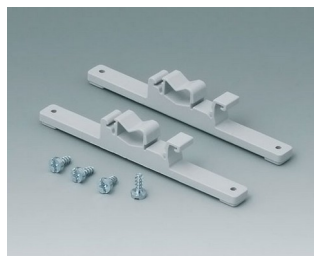

C2203128
Fastening elements to DIN-Rails
PA 6
light grey RAL 7035