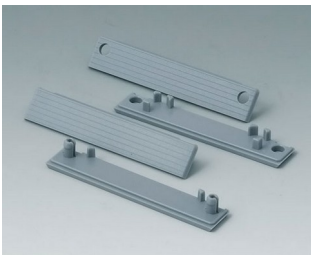

Accessory

C2201082
Cover strips 80
PC (UL 94 HB)
silver grey RAL 7001