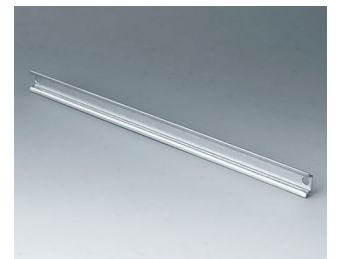

168x35x7,5mm

**C7116087**  
Standard DIN rail, Type TH 15  
Steel

168x15x5,5mm

**C7117056**  
Mounting plate

220,5x152,5x2,5mm

**C7117077**  
Standard DIN rail, Type TH 35  
Steel

220x35x7,5mm

**C7117087**  
Standard DIN rail, Type TH 15  
Steel