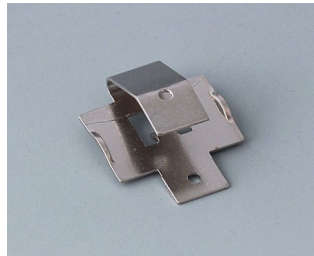

COMPART. DE BATERIA E SUPORTES E

BOTÃO P/ BATERIAS DE CÉLULA

Accessory "battery"

A9156002
Plug-in contact, 1 x 9 V (PP3)

A9161001
Set of battery clips, 4 x AA
Steel
tin-plated

A9193003
Battery-clips, double contact
Steel
tin-plated

A9193004
Battery-clips, single contact
Steel
tin-plated

A9193005
Battery clips, double contact
Steel
nickel-plated

A9193006
Battery-clips, single contact
Steel
nickel-plated

A9193008
Battery clips, double contact
CuBe
nickel-plated