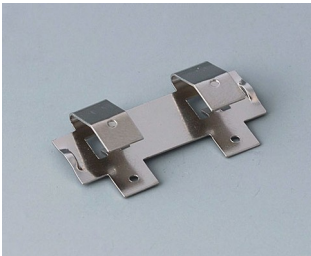

COMPART. DE BATERIA E SUPORTES E

BOTÃO P/ BATERIAS DE CÉLULA

Accessory "battery"

A9156002
Plug-in contact, 1 x 9 V (PP3)

A9161001
Set of battery clips, 4 x AA
Steel
tin-plated

A9193003
Battery-clips, double contact
Steel
tin-plated

A9193004
Battery-clips, single contact
Steel
tin-plated

A9193005
Battery clips, double contact
Steel
nickel-plated

A9193006
Battery-clips, single contact
Steel
nickel-plated

A9193008
Battery clips, double contact
CuBe
nickel-plated