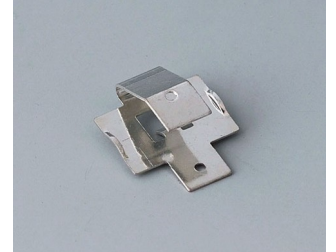

COMPART. DE BATERIA E SUPORTES E

BOTÃO P/ BATERIAS DE CÉLULA

Accessory "battery"

A9156002
Plug-in contact, 1 x 9 V (PP3)

A9161001
Set of battery clips, 4 x AA
Steel
tin-plated

A9193003
Battery-clips, double contact
Steel
tin-plated

A9193004
Battery-clips, single contact
Steel
tin-plated

A9193005
Battery clips, double contact
Steel
nickel-plated

A9193006
Battery-clips, single contact
Steel
nickel-plated

A9193008
Battery clips, double contact
CuBe
nickel-plated