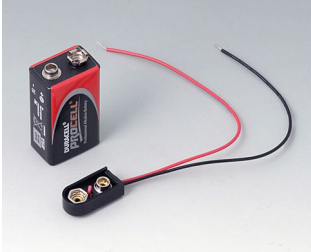

COMPART. DE BATERIA E SUPORTES E

BOTÃO P/ BATERIAS DE CÉLULA

Accessory "battery"

A9156002
Plug-in contact, 1 x 9 V (PP3)

A9161001
Set of battery clips, 4 x AA
Steel
tin-plated

A9193003
Battery-clips, double contact
Steel
tin-plated