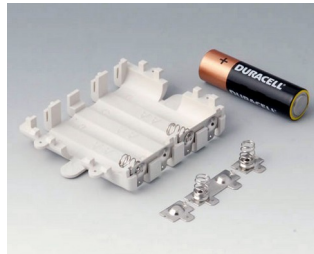

A9336119
Battery compartment kit, 3 x AA
ABS (UL 94 HB)
black RAL 9005
93x69mm
IP 54

A9338117
Battery compartment kit, 5 x AA
ABS (UL 94 HB)
off-white RAL 9002
93x98mm
IP 54

A9338118
Battery compartment kit, 5 x AA
ABS (UL 94 HB)
lava
93x98mm
IP 54

A9338119
Battery compartment kit, 5 x AA
ABS (UL 94 HB)
black RAL 9005
93x98mm
IP 54

A9338218
Battery compartment kit, 5 x AA
ASA+PC (UL 94 V-0)
lava
93x98mm
IP 54

A9345217
Set of battery compartment, 4 x AA
ABS (UL 94 HB)
off-white RAL 9002

COMPART. DE BATERIA E SUPORTES E

BOTÃO P/ BATERIAS DE CÉLULA

Accessory "battery"

A9156002
Plug-in contact, 1 x 9 V (PP3)

A9161001
Set of battery clips, 4 x AA
Steel
tin-plated

A9193003
Battery-clips, double contact
Steel
tin-plated