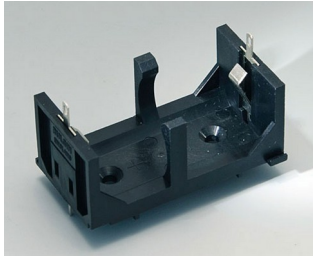

A9156003
Battery holder, 1 x 9 V (PP3)
Steel
nickel-plated

A9174004
Battery compartment, 4 x AA
ABS (UL 94 HB)
off-white RAL 9002

A9193037
Button cell holder, Ø 20 mm

A9193038
Button cell holder, Ø 23 mm

A9193039
Button cell holder, Ø 12 mm

A9193040
Button cell holder, Ø 16 mm

A9250250
Battery spacer
PE foam
50x25x4mm

A9250251
Battery spacer
PE foam
50x25x3mm

A9301330
Battery holder, 3 x AA
PA
black RAL 9005

A9302510
Battery holder, 1 x 9 V (PP3)
PA
black RAL 9005

A9302540
Battery holder, 4 x AA
PA
black RAL 9005

COMPART. DE BATERIA E SUPORTES E

BOTÃO P/ BATERIAS DE CÉLULA

A9303210
Battery holder, 1 x C
PA
black RAL 9005