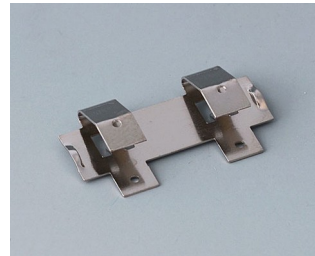

COMPART. DE BATERIA E SUPORTES E

BOTÃO P/ BATERIAS DE CÉLULA

Accessory "battery"

A9156002
Plug-in contact, 1 x 9 V (PP3)

A9161001
Set of battery clips, 4 x AA
Steel
tin-plated

A9193003
Battery-clips, double contact
Steel
tin-plated

A9193004
Battery-clips, single contact
Steel
tin-plated

A9193005
Battery clips, double contact
Steel
nickel-plated

A9193006
Battery-clips, single contact
Steel
nickel-plated

A9193008
Battery clips, double contact
CuBe
nickel-plated

A9193009
Battery clips, single contact
CuBe
nickel-plated

Sujeito à modificações técnicas sem aviso prévio. © de OKW Gehäusesysteme, Buchen/Alemanha.