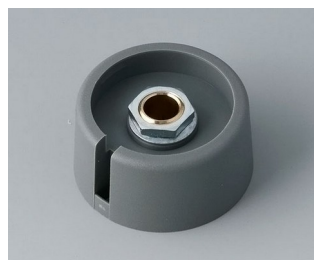

A3023049
COM-KNOBS 23, with recess
PA 6
nero
23x16mm 4mm

A3023068
COM-KNOBS 23, with recess
PA 6
volcano
23x16mm 6mm

A3023069
COM-KNOBS 23, with recess
PA 6
nero
23x16mm 6mm

COM-KNOBS

A3023638
COM-KNOBS 23, with recess
PA 6
volcano
23x16mm 1/4"

A3023639
COM-KNOBS 23, with recess
PA 6
nero
23x16mm 1/4"

A3031068
COM-KNOBS 31, with recess
PA 6
volcano
31x16mm 6mm

A3031069
COM-KNOBS 31, with recess
PA 6
nero
31x16mm 6mm

A3031638
COM-KNOBS 31, with recess
PA 6
volcano
31x16mm 1/4"