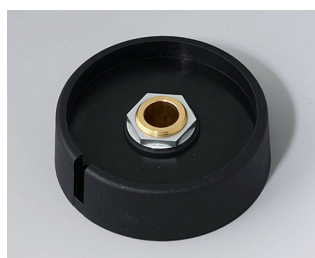

A3040089
COM-KNOBS 40, with recess
PA 6
nero
40x16mm 8mm

A3050068
COM-KNOBS 50, with recess
PA 6
volcano
50x16mm 6mm

A3050069
COM-KNOBS 50, with recess
PA 6
nero
50x16mm 6mm

A3050088
COM-KNOBS 50, with recess
PA 6
volcano
50x16mm 8mm