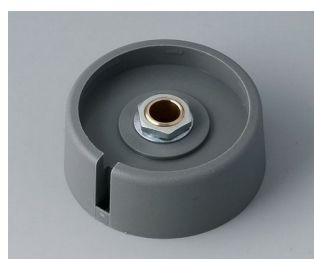

A3040068
COM-KNOBS 40, with recess
PA 6
volcano
40x16mm 6mm