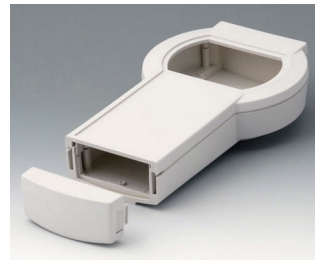

A9079207
DATEC-CONTROL L, Vers. II
ABS (UL 94 HB)
off-white RAL 9002
266x144x60mm
IP 54 opt.