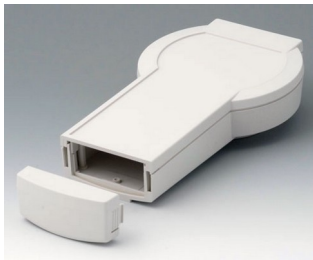

A9079107
DATEC-CONTROL L, Vers. I
ABS (UL 94 HB)
off-white RAL 9002
266x144x60mm
IP 54 opt.