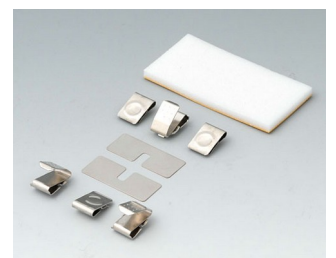

A9176007
Set of battery clips, 2 x AA
Steel
nickel-plated

A9176008
Set of battery clips, 3 x AA
Steel
nickel-plated

DATEC-CONTROL 大屏盒

A9176128
Battery compartment XS, 2 x AA
or 1 x 9V
ABS (UL 94 HB)

A9176158
Battery compartment XS, 3 x AA
ABS (UL 94 HB)
off-white RAL 9002