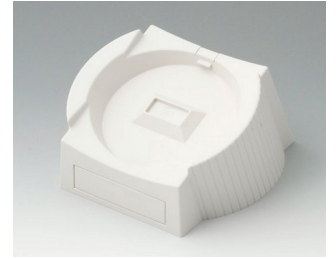

A9177139
Station S
ABS (UL 94 HB)
black RAL 9005

DATEC-CONTROL 大屏盒

A9178007
Contacts, male
gold-plated

A9178118
Battery compartment holder
PC
volcano

A9178128
Battery compartment, M/L, 4 x
AA
PC
volcano

A9178137
Station, Vers. I
ABS (UL 94 HB)
off-white RAL 9002