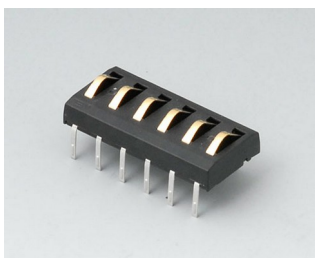

A9226337
Wall suspension element
ABS (UL 94 HB)
off-white RAL 9002

A9226339
Wall suspension element
ABS (UL 94 HB)
black RAL 9005

“手提”盒附件

A910002
Ring eyelet
PA 6
volcano

附件

A9178007
Contacts, male
gold-plated