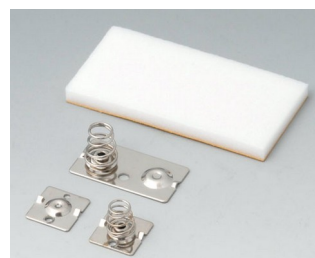

A9176007
Set of battery clips, 2 x AA
Steel
nickel-plated

A9176008
Set of battery clips, 3 x AA
Steel
nickel-plated

DATEC-CONTROL 大屏盒

A9176128
Battery compartment XS, 2 x AA
or 1 x 9V
ABS (UL 94 HB)

A9176158
Battery compartment XS, 3 x AA
ABS (UL 94 HB)
off-white RAL 9002