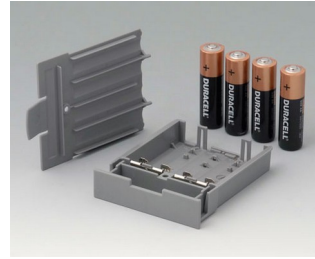

A9177139
Station S
ABS (UL 94 HB)
black RAL 9005

DATEC-CONTROL 大屏盒

A9178007
Contacts, male
gold-plated

A9178118
Battery compartment holder
PC
volcano

A9178128
Battery compartment, M/L, 4 x
AA
PC
volcano

A9178137
Station, Vers. I
ABS (UL 94 HB)
off-white RAL 9002