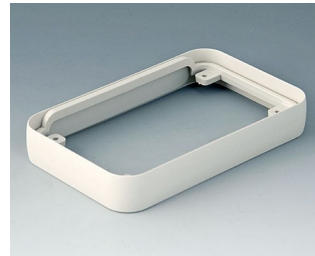

A9151017
Intermediate ring M
ABS (UL 94 HB)
off-white RAL 9002
68x108x16mm