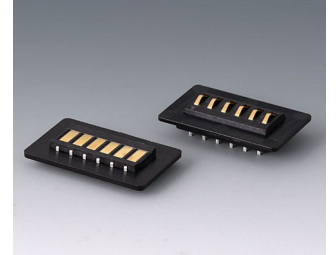

CARRYTEC 手提盒

附件

A9178007
Contacts, male
gold-plated

A9178008
Contacts, female
gold-plated

A9193042
Mounting plates for contacts
ABS (UL 94 HB)
black RAL 9005

A9193044
Contacting kit, 6-pin
ABS (UL 94 HB)
black RAL 9005