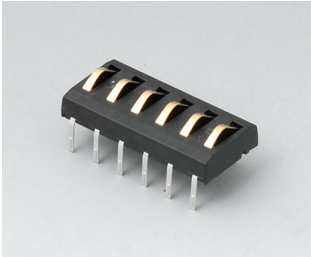

CARRYTEC 手提盒

“底座” 配件

A9178007
Contacts, male
gold-plated