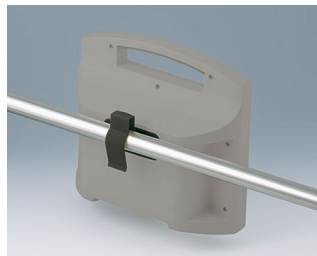

B4313001
Sealing L

CARRYTEC 手提盒

“挂墙支架” 配件

B4308237
Holding clamps
PA 6
off-white RAL 9002

B4308238
Holding clamps
PA 6
lava

“手提” 盒附件

B4308600
Carrying case S, right-hand side
grey
82x180x65mm

B4308610
Carrying case S, left-hand side
grey
82x180x65mm