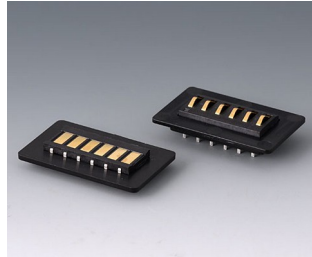

A9193044
Contacting kit, 6-pin
ABS (UL 94 HB)
black RAL 9005