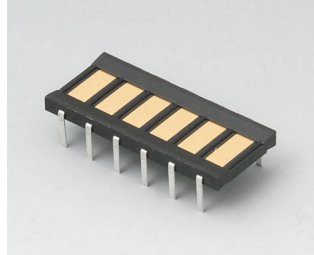

A9178008
Contacts, female
gold-plated