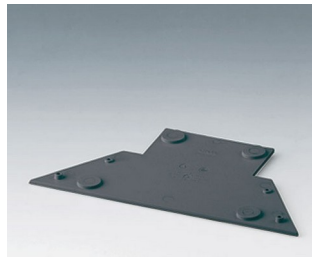

B4308228
Base plate for station
ASA+PC (UL 94 V-0)
lava