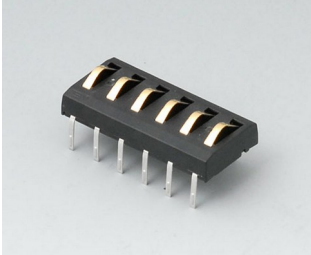

CARRYTEC 手提盒

附件

A9178007
Contacts, male
gold-plated