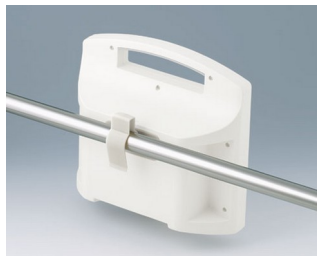

B4313001
Sealing L

CARRYTEC 手提盒

“挂墙支架” 配件

B4308237
Holding clamps
PA 6
off-white RAL 9002

B4308238
Holding clamps
PA 6
lava

“手提” 盒附件

B4308600
Carrying case S, right-hand side
grey
82x180x65mm

B4308610
Carrying case S, left-hand side
grey
82x180x65mm