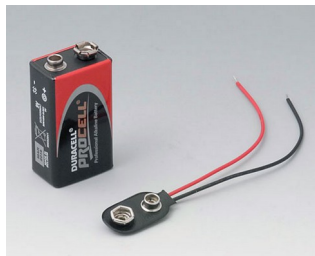

DATEC-MOBIL-BOX 移动式手持盒

“电池”配件

A9160003
Plug-in contact, 1 x 9 V (PP3)

A9161002
Set of battery clips, 2 x 9 V or 4 x AA
Steel
tin-plated

A9173010
9 V contact kit, 1 x 9 V
ABS (UL 94 HB)

A9174002
Battery compartment, 2 x 9 V
ABS (UL 94 HB)
off-white RAL 9002