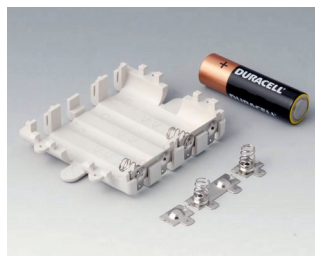

A9345217
Set of battery compartment, 4 x AA
ABS (UL 94 HB)
off-white RAL 9002