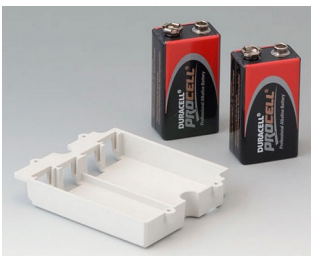

A9174002
Battery compartment, 2 x 9 V
ABS (UL 94 HB)
off-white RAL 9002