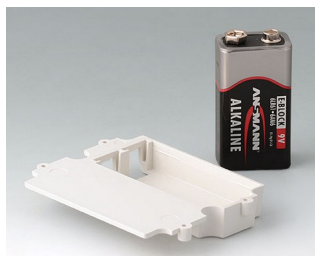

DATEC-MOBIL-BOX 移动式手持盒

“电池”配件

A9160003
Plug-in contact, 1 x 9 V (PP3)

A9161002
Set of battery clips, 2 x 9 V or 4 x AA
Steel
tin-plated

A9173010
9 V contact kit, 1 x 9 V
ABS (UL 94 HB)

A9174002
Battery compartment, 2 x 9 V
ABS (UL 94 HB)
off-white RAL 9002