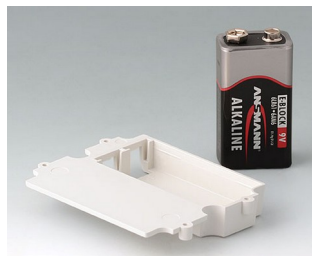

A9174003
Battery compartment, 1 x 9 V
ABS (UL 94 HB)
off-white RAL 9002