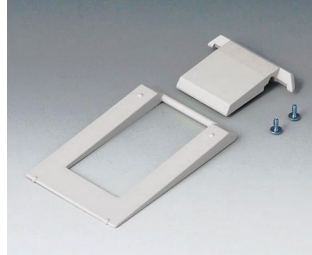

“螺钉” 附件

A0306031
Self-tapping screws 3 x 6 mm
(PZ1)

A0308031
Self-tapping screws 3 x 8 mm
(PZ1)

A0308132
Self-tapping screw 3 x 8 mm
(T10)
Stainless steel

DATEC-MOBIL-BOX 移动式手持盒

附件

A9207150
Anti-slide feet 6.5 x 2 mm
transparent