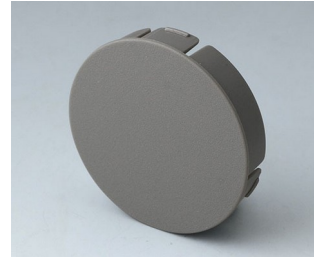

附件

B7536108
Cover 36
PA 6
volcano

B7536109
Cover 36
PA 6
nero

B7536208
Base 36
PA 6
volcano

B7536209
Base 36
PA 6
nero

CONTROL-KNOBS 调控旋钮

B7546001
LED illumination kit, 8 LEDs
(RGB backlight)

B7546002
LED illumination kit, 12 LEDs
(RGB backlight)