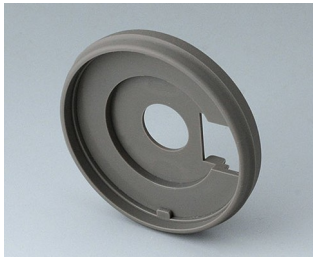

B7546208
Base 46
PA 6
volcano