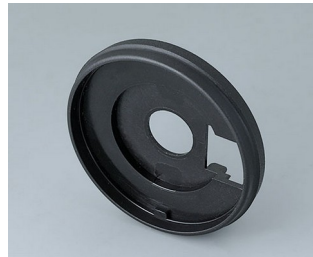

B7546209
Base 46
PA 6
nero

保留技术更改可能性。© OKW 机箱系统, Buchen/德国。