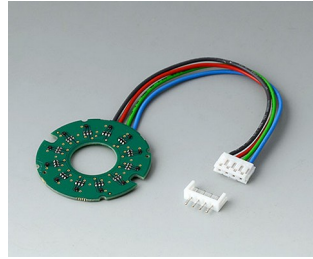

附件

B7536108
Cover 36
PA 6
volcano

B7536109
Cover 36
PA 6
nero

B7536208
Base 36
PA 6
volcano

B7536209
Base 36
PA 6
nero

CONTROL-KNOBS 调控旋钮

B7546001
LED illumination kit, 8 LEDs
(RGB backlight)

B7546002
LED illumination kit, 12 LEDs
(RGB backlight)