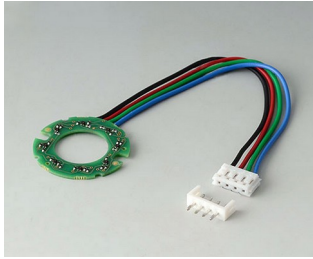

附件

B7536108
Cover 36
PA 6
volcano

B7536109
Cover 36
PA 6
nero

B7536208
Base 36
PA 6
volcano

B7536209
Base 36
PA 6
nero

CONTROL-KNOBS 调控旋钮

B7546001
LED illumination kit, 8 LEDs
(RGB backlight)

B7546002
LED illumination kit, 12 LEDs
(RGB backlight)