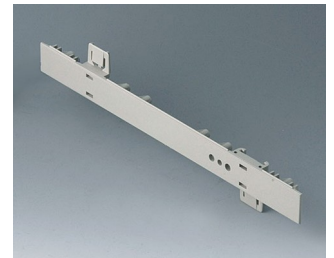

## 系统组件使产品完整

**A0105270**  
Side panel 0.5 HE  
ABS (UL 94 HB)  
off-white RAL 9002  
250x22.25mm

**A0105280**  
Side panel 0.5 HE  
ABS (UL 94 HB)  
pebble grey RAL 7032  
250x22.25mm

**A0106270**  
Side panel 0.5 HE, for handle  
mounting  
ABS (UL 94 HB)  
off-white RAL 9002  
250x22.25mm