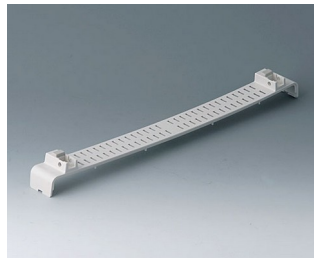

A0146370
Snap-in panel, with slots, with
feet
ABS (UL 94 HB)
off-white RAL 9002