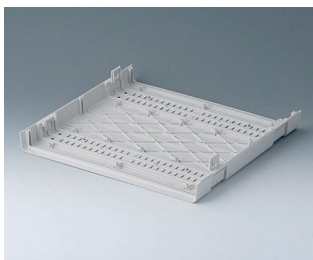

A0114170
Shell 42 TE
ABS (UL 94 HB)
off-white RAL 9002
260x250x27mm