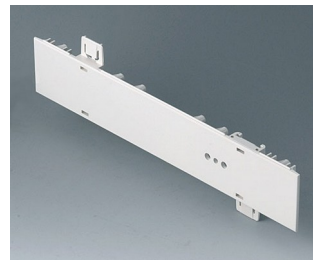

A0111270
Side panel 1 HE, for handle
mounting
ABS (UL 94 HB)
off-white RAL 9002
250x44.45mm