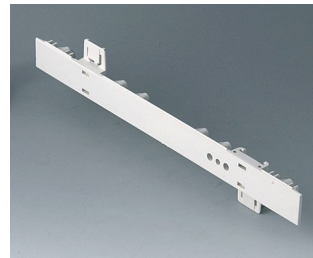

A0106270
Side panel 0.5 HE, for handle
mounting
ABS (UL 94 HB)
off-white RAL 9002
250x22.25mm