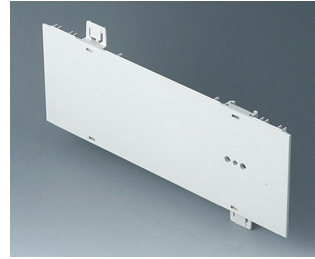

# EURO CASE 欧型机盒

**A0120270**  
Side panel 2 HE  
ABS (UL 94 HB)  
off-white RAL 9002  
250x88.9mm

**A0120280**  
Side panel 2 HE  
ABS (UL 94 HB)  
pebble grey RAL 7032  
250x88.9mm

**A0121270**  
Side panel 2 HE, for handle  
mounting  
ABS (UL 94 HB)  
off-white RAL 9002  
250x88.9mm