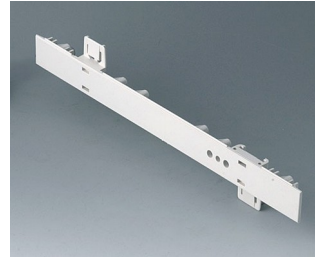

## 类型

**A0105270**  
Side panel 0.5 HE  
ABS (UL 94 HB)  
off-white RAL 9002  
250x22.25mm

**A0105280**  
Side panel 0.5 HE  
ABS (UL 94 HB)  
pebble grey RAL 7032  
250x22.25mm

**A0106270**  
Side panel 0.5 HE, for handle  
mounting  
ABS (UL 94 HB)  
off-white RAL 9002  
250x22.25mm