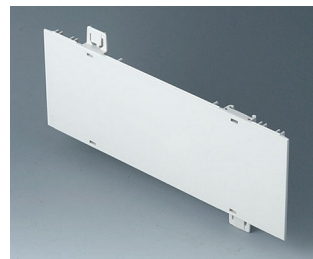

A0120270
Side panel 2 HE
ABS (UL 94 HB)
off-white RAL 9002
250x88.9mm