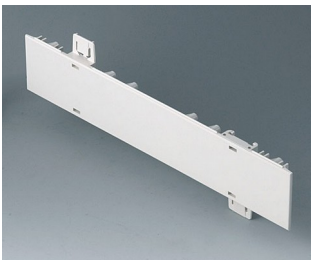

A0110270
Side panel 1 HE
ABS (UL 94 HB)
off-white RAL 9002
250x44.45mm