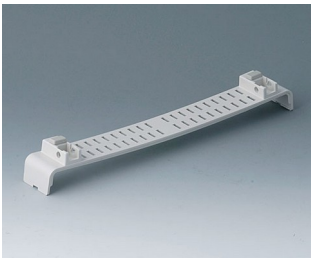

A0144370
Snap-in panel with, slots, with
feet
ABS (UL 94 HB)
off-white RAL 9002