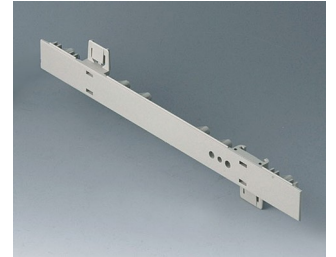

## 类型

**A0105270**  
Side panel 0.5 HE  
ABS (UL 94 HB)  
off-white RAL 9002  
250x22.25mm

**A0105280**  
Side panel 0.5 HE  
ABS (UL 94 HB)  
pebble grey RAL 7032  
250x22.25mm

**A0106270**  
Side panel 0.5 HE, for handle  
mounting  
ABS (UL 94 HB)  
off-white RAL 9002  
250x22.25mm