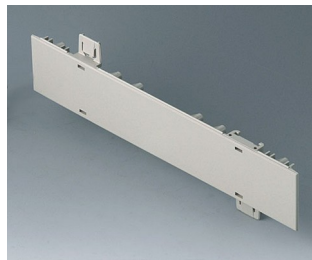

A0110280
Side panel 1 HE
ABS (UL 94 HB)
pebble grey RAL 7032
250x44.45mm