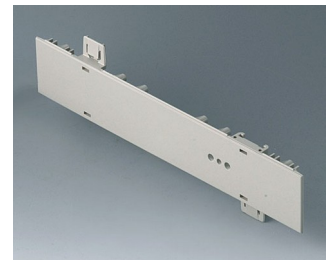

A0111280
Side panel 1 HE, for handle
mounting
ABS (UL 94 HB)
pebble grey RAL 7032
250x44.45mm