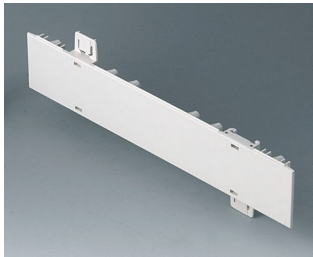

A0110270
Side panel 1 HE
ABS (UL 94 HB)
off-white RAL 9002
250x44.45mm