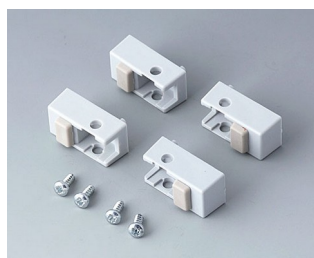

A9257105
Case feet, Vers. I
ABS (UL 94 HB)
light grey RAL 7035