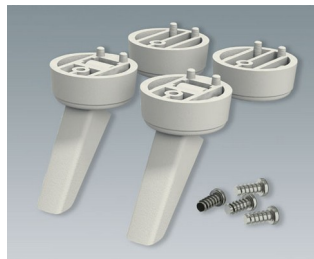

A9257507
Case feet, Vers. II
ABS (UL 94 HB)
off-white RAL 9002
ø30x12mm