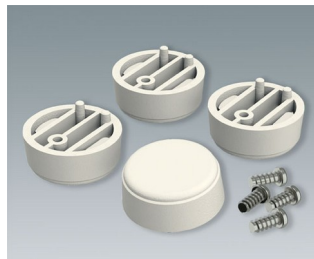

A9257407
Case feet, Vers. I
ABS (UL 94 HB)
off-white RAL 9002
ø30x12mm