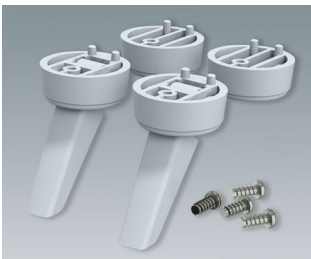

A9257505
Case feet, Vers. II
ABS (UL 94 HB)
light grey RAL 7035
ø30x12mm