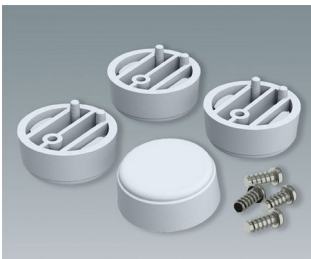

A9257405
Case feet, Vers. I
ABS (UL 94 HB)
light grey RAL 7035
ø30x12mm