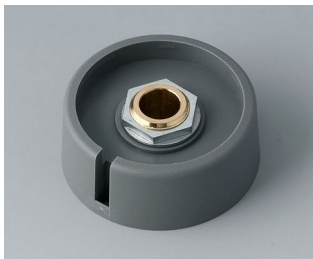

A3040088
COM-KNOBS 40, with recess
PA 6
volcano
40x16mm 8mm