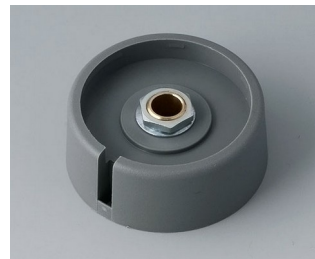

A3040068
COM-KNOBS 40, with recess
PA 6
volcano
40x16mm 6mm