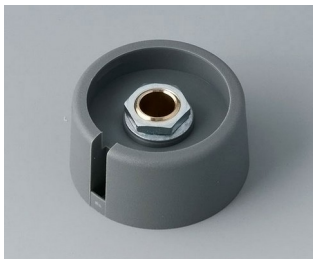

A3031638
COM-KNOBS 31, with recess
PA 6
volcano
31x16mm 1/4"