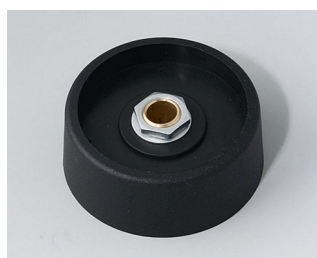

A3140069
COM-KNOBS 40, without recess
PA 6
nero
40x16mm 6mm