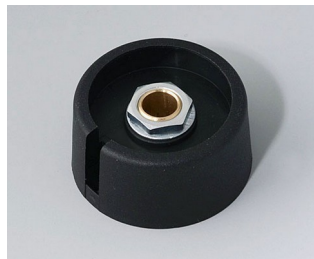

A3031639
COM-KNOBS 31, with recess
PA 6
nero
31x16mm 1/4"