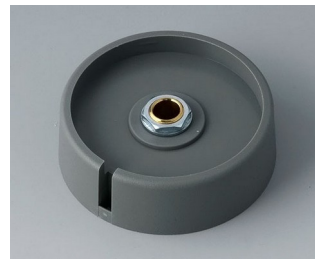

A3050068
COM-KNOBS 50, with recess
PA 6
volcano
50x16mm 6mm