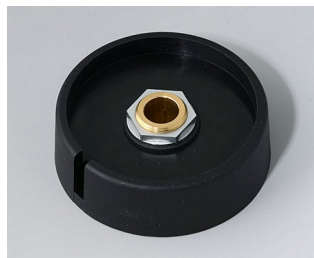

A3050089
COM-KNOBS 50, with recess
PA 6
nero
50x16mm 8mm